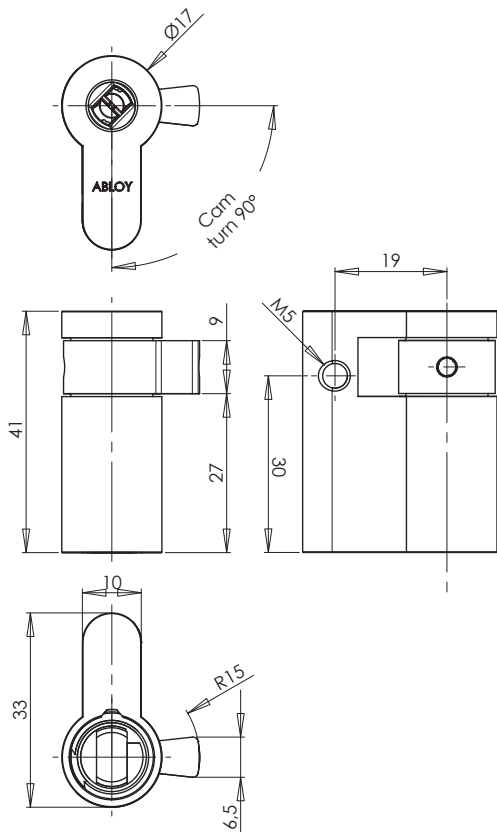

## ABLOY® CL619 Cam lock

### Technical data

Available key systems	ABLOY SENTRY, ABLOY PROTEC, ABLOY PROTEC <sup>2</sup> , ABLOY SENTO, ABLOY CLASSIC
Body material	Brass
Available plating options	Bright chrome (Cr)
Handing	Right / Left
Cam turn	90°
Key removal	Locked position
Weight	0,13 kg