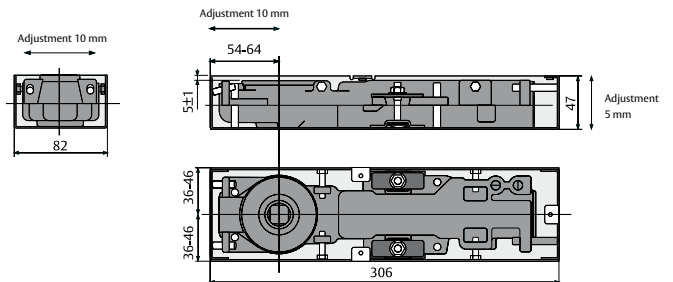

Floor springs

CTSU200

EN 1154 CERTIFIED
Fire door 

The TESA CTSU200 door closer offers the best adaptability to any floor configuration, as the cement box depth is only 47mm deep.

» Classification EN1154: 1996 + A1: 2002

CTSU202SR: 3 8 2 0 1 4

CTSU203SR: 3 8 3 1 1 4

CTSU204SR: 3 8 4 1 1 4

- » Reversible and suitable for single or double action doors.
- » Fixed sizes: EN2, EN3 and EN4.
- » Two independent valves for closing speed and latching speed adjustments.
- » Internal HO system. Two models available: with HO at 90° (R0) or 105° (R5).
- » Interchangeable spindle.
- » Closing speed is controlled from 175° of opening.

Model	Size (EN 1154)	Door width cm	Door weight Kg
CTSU202	2	85	100
CTSU203	3	95	100
CTSU204	4	110	100

Model	Size	Hold open	Product code
CTSU200,	EN 2	No hold open	CTSU202SRST
CTSU200	EN 2	90° hold open	CTSU202R0ST
CTSU200	EN 2	105° hold open	CTSU202R5ST
CTSU200	EN 3	No hold open	CTSU203SRST
CTSU200	EN 3	90° hold open	CTSU203R0ST
CTSU200	EN 3	105° hold open	CTSU203R5ST
CTSU200	EN 4	No hold open	CTSU204SRST
CTSU200	EN 4	90° hold open	CTSU204R0ST
CTSU200	EN 4	105° hold open	CTSU204R5ST