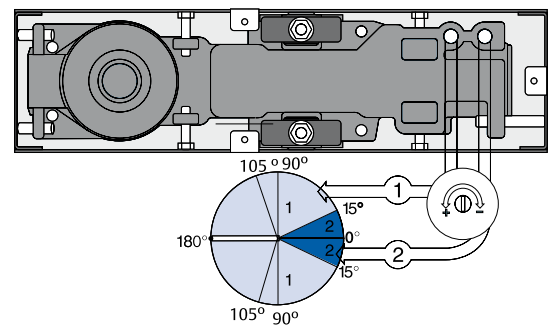

Floor springs

CTSU200

EN 1154 CERTIFIED
Fire door 

The TESA CTSU200 door closer offers the best adaptability to any floor configuration, as the cement box depth is only 47mm deep.

» Classification EN1154: 1996 + A1: 2002

CTSU202SR: 3 8 2 0 1 4

CTSU203SR: 3 8 3 1 1 4

CTSU204SR: 3 8 4 1 1 4

- » Reversible and suitable for single or double action doors.
- » Fixed sizes: EN2, EN3 and EN4.
- » Two independent valves for closing speed and latching speed adjustments.
- » Internal HO system. Two models available: with HO at 90° (R0) or 105° (R5).
- » Interchangeable spindle.
- » Closing speed is controlled from 175° of opening.

Model	Size (EN 1154)	Door width cm	Door weight Kg
CTSU202	2	85	100
CTSU203	3	95	100
CTSU204	4	110	100

Model	Size	Hold open	Product code
CTSU200,	EN 2	No hold open	CTSU202SRST
CTSU200	EN 2	90° hold open	CTSU202R0ST
CTSU200	EN 2	105° hold open	CTSU202R5ST
CTSU200	EN 3	No hold open	CTSU203SRST
CTSU200	EN 3	90° hold open	CTSU203R0ST
CTSU200	EN 3	105° hold open	CTSU203R5ST
CTSU200	EN 4	No hold open	CTSU204SRST
CTSU200	EN 4	90° hold open	CTSU204R0ST
CTSU200	EN 4	105° hold open	CTSU204R5ST