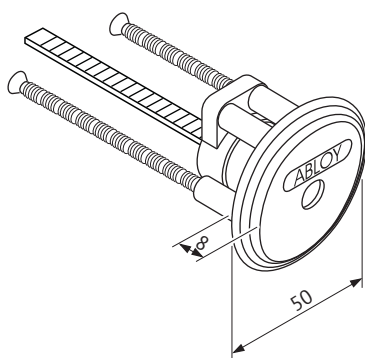

## ABLOY® CY027 Cylinder for garage door lock

### Product description

Cylinder to be used with garage door lock.

The lock can be opened from outside by a key.

### Technical data

Available key systems	ABLOY PROTEC, ABLOY PROTEC <sup>2</sup> , ABLOY SENTO, ABLOY EASY, ABLOY CLASSIC
Available plating options	Bright chrome (Cr), Satin chrome (HCr), Bright brass (MSKiLa), Satin brass (MSHaLa), Brushed nickel (NiHa), Antimicrobial painted ACTIVE Val (white)/ Mus (black)/Har (gray)/Gra (graphite)
Cylinder dimensions	Diameter 50mm, height 8mm
Weight	0.19kg