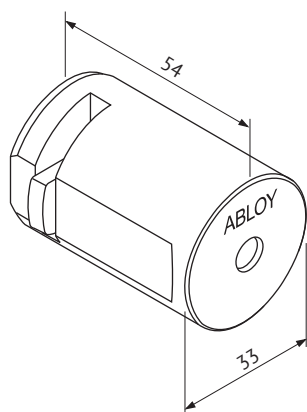

ABLOY® CY190 Cylinder for key deposit

Product description

Cylinder to be used with key deposit.

Can only be operated by using a key.

Overview of Advantages

- Strong burglary protection

Technical data

Available key systems	ABLOY PROTEC, ABLOY PROTEC ² , ABLOY SENTO, ABLOY CLASSIC
Available plating options	Satin chrome (HCr)
Cylinder diameter	33mm
Cylinder height	54mm
Weight	0.33kg