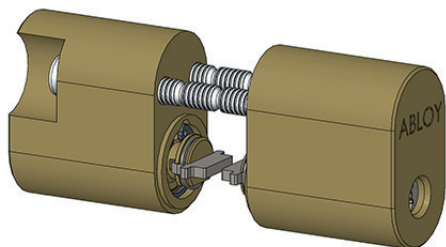

## ABLOY® CY202 Scandinavian oval double cylinder

### Product description

High durability cylinder against pulling, twisting and sawing.

Lock is operated by key from both sides.

### Overview of Advantages

- Can be use with wide range of scandinavian type mortice lock cases for standard doors
- Suitable for both outer and inner door use
- Several plating options

### Technical data

Available key systems	ABLOY PROTEC, ABLOY PROTEC <sup>2</sup> , ABLOY NOVEL
Available plating options	Bright chrome (Cr), Satin chrome (HCr), Brushed nickel (NiHa), Bright brass (MSKiLa), Satin brass (MSHaLa),
Cylinder size	35 x 20 x 32mm
Weight	0,38kg