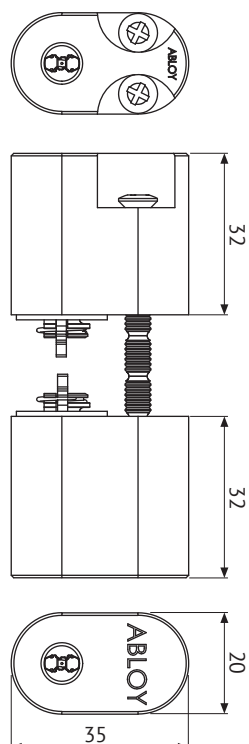

## ABLOY® CY202 Scandinavian oval double cylinder

### Product description

High durability cylinder against pulling, twisting and sawing.

Lock is operated by key from both sides.

### Technical data

Available key systems	ABLOY PROTEC, ABLOY PROTEC <sup>2</sup> , ABLOY NOVEL
Available plating options	Bright chrome (Cr), Satin chrome (HCr), Brushed nickel (NiHa), Bright brass (MSKiLa), Satin brass (MSHaLa),
Cylinder size	35 x 20 x 32mm
Weight	0,38kg