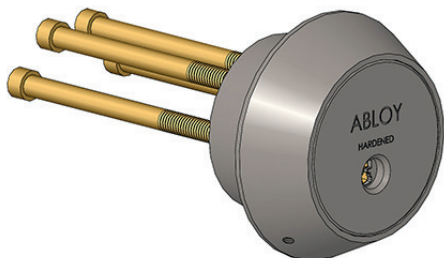

ABLOY® CY203 Scandinavian round cylinder

Product description

High durability cylinder rings against pulling, twisting and sawing.

Overview of Advantages

- Can be use with wide range of scandinavian type mortice lock cases for standard doors
- Suitable for both outer and inner door use
- Several plating options

Technical data

Available key systems	ABLOY PROTEC, ABLOY PROTEC ² , ABLOY NOVEL
Available plating options	Bright chrome (Cr), Satin chrome (HCr), Brushed nickel (NiHa),
Cylinder ring diameter	56mm
Cylinder ring height	16mm
Weight	0,46kg