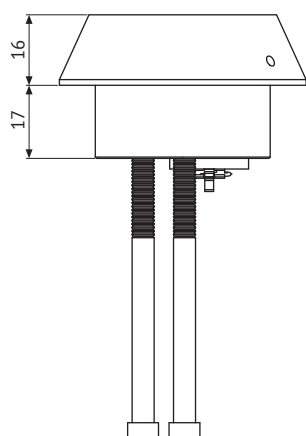

ABLOY® CY203 Scandinavian round cylinder

Product description

High durability cylinder rings against pulling, twisting and sawing.

Overview of Advantages

- Can be use with wide range of scandinavian type mortice lock cases for standard doors
- Suitable for both outer and inner door use
- Several plating options

Technical data

Available key systems	ABLOY PROTEC, ABLOY PROTEC ² , ABLOY NOVEL
Available plating options	Bright chrome (Cr), Satin chrome (HCr), Brushed nickel (NiHa),
Cylinder ring diameter	56mm
Cylinder ring height	16mm
Weight	0,46kg