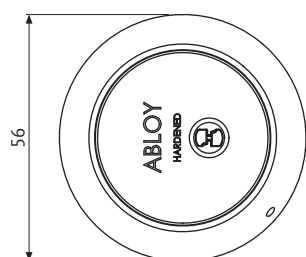

ABLOY® CY203 Scandinavian round cylinder

Product description

High durability cylinder rings against pulling, twisting and sawing.

Overview of Advantages

- Can be use with wide range of scandinavian type mortice lock cases for standard doors
- Suitable for both outer and inner door use
- Several plating options

Technical data

Available key systems	ABLOY PROTEC, ABLOY PROTEC ² , ABLOY NOVEL
Available plating options	Bright chrome (Cr), Satin chrome (HCr), Brushed nickel (NiHa),
Cylinder ring diameter	56mm
Cylinder ring height	16mm
Weight	0,46kg