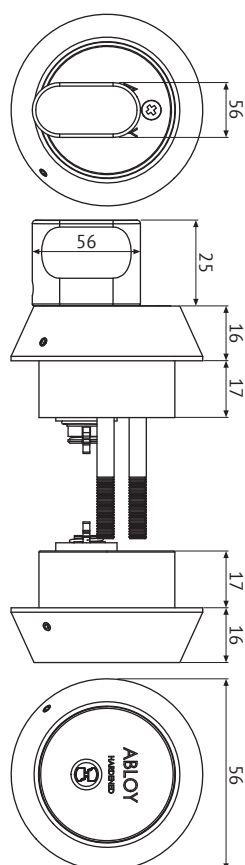

ABLOY® CY204

Scandinavian round cylinder with thumbturn

Product description

High durability cylinder rings against pulling, twisting and sawing.

Lock is operated by key from outside and by thumbturn inside the door.

Overview of Advantages

- Can be use with wide range of scandinavian type mortice lock cases for standard doors
- Suitable for both outer and inner door use
- Several plating options

Technical data

Available key systems	ABLOY PROTEC, ABLOY PROTEC ² , ABLOY NOVEL
Available plating options	Bright chrome (Cr), Satin chrome (HCr), Brushed nickel (NiHa), Bright brass (MSKiLa), Satin brass (MSHaLa)
Cylinder ring diameter	56mm
Cylinder ring height	16mm
Thumbturn plate diameter	56mm
Thumbturn height	41mm
Weight	1,0kg