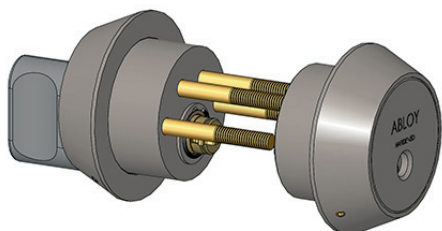

ABLOY® CY204

Scandinavian round cylinder with thumbturn

Product description

High durability cylinder rings against pulling, twisting and sawing.

Lock is operated by key from outside and by thumbturn inside the door.

Overview of Advantages

- Can be use with wide range of scandinavian type mortice lock cases for standard doors
- Suitable for both outer and inner door use
- Several plating options

Technical data

Available key systems	ABLOY PROTEC, ABLOY PROTEC ² , ABLOY NOVEL
Available plating options	Bright chrome (Cr), Satin chrome (HCr), Brushed nickel (NiHa), Bright brass (MSKiLa), Satin brass (MSHaLa)
Cylinder ring diameter	56mm
Cylinder ring height	16mm
Thumbturn plate diameter	56mm
Thumbturn height	41mm
Weight	1,0kg