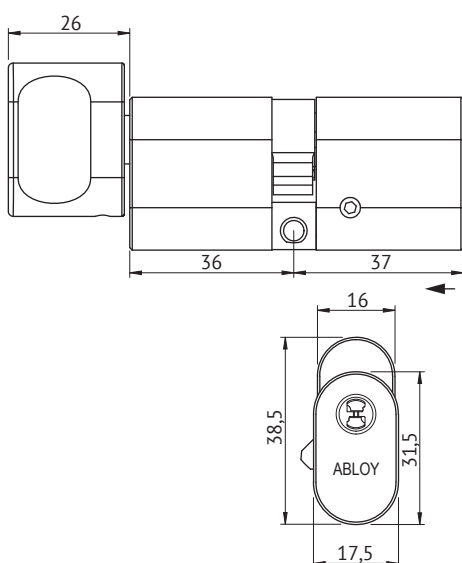

#### Product description

Cylinder with thumbturn. Used with British type lock cases.

Lock is operated by key from outside.

#### Technical data

Available key systems	ABLOY PROTEC, ABLOY PROTEC <sup>2</sup> , ABLOY NOVEL
Available plating options	Bright chrome (Cr), Satin chrome (HCr), Brushed nickel (NiHa), Bright brass (MSKiLa), Satin brass (MSHaLa)
Cylinder length	PROTEC <sup>2</sup> 31mm, NOVEL 33mm
Length adjustable	with 5mm steps 31–81mm, with 10mm steps 81–131mm
Weight	0.38kg