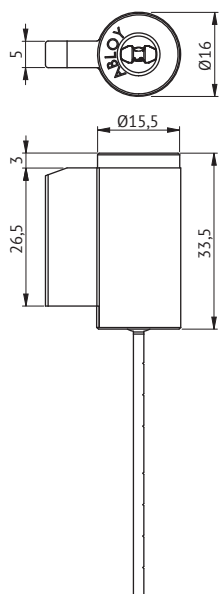

ABLOY® CY410

Key-in-knob cylinder

Product description

For Schlage deadbolts B-160N, B-660P, B-162P and B-662P.

Overview of Advantages

- Suitable for both outer and inner door use
- Several plating options

Technical data

Available key systems	ABLOY PROTEC, ABLOY PROTEC ² , ABLOY NOVEL
Available plating options	Bright chrome (Cr), Satin chrome (HCr), Brushed nickel (NiHa), Bright brass (MSKiLa), Satin brass (MSHaLa)
Weight	0,08kg