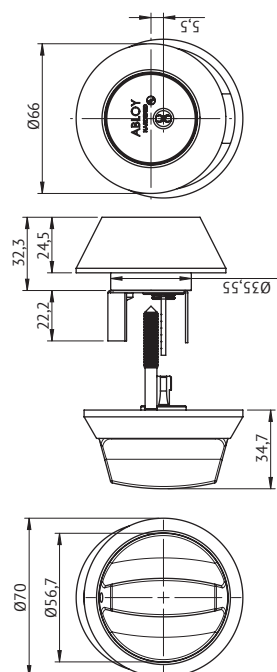

ABLOY® CY412

Cylinder with thumbturn for tubular deadbolts

Product description

Lock is operated by key from outside and by thumbturn inside the door.

Overview of Advantages

- Can be use with ANSI range applications
- Suitable for both outer and inner door use
- Several plating options

Technical data

Available key systems	ABLOY PROTEC, ABLOY PROTEC ² , ABLOY NOVEL
Available plating options	Bright chrome (Cr), Brushed chrome (CrHa)
Cylinder length	24,5mm
Length adjustable	60mm or 70mm
Suitable for fire doors	Yes
UL listed product	Yes
Weight	0,94kg