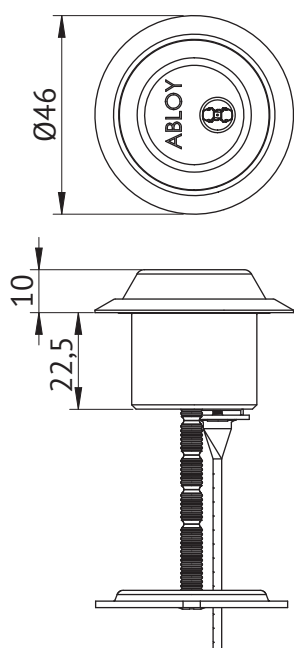

ABLOY® CY414

Round cylinder for rim locks

Overview of Advantages

- Suitable for both outer and inner door use
- Several plating options

Technical data

Available key systems	ABLOY PROTEC, ABLOY PROTEC ² , ABLOY NOVEL
Available plating options	Bright chrome (Cr), Brushed chrome (CrHa), Bright brass (MSKiLa), Satin brass (MSHaLa)
Cylinder length	32,5mm
Suitable for fire doors	Yes
Weight	0,25kg