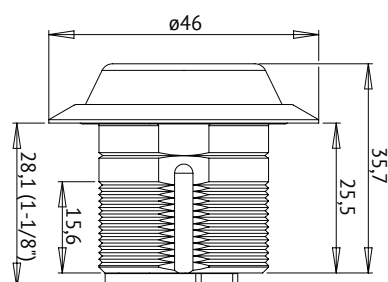

ABLOY® CY415

Round cylinder for rim locks

Overview of Advantages

- Suitable for both outer and inner door use
- Several plating options

Technical data

Available key systems	ABLOY PROTEC, ABLOY PROTEC ² , ABLOY NOVEL
Available plating options	Bright chrome (Cr), Brushed chrome (CrHa)
Cylinder length	35,7mm
Suitable for fire doors	Yes
UL listed product	Yes
Weight	0,23kg