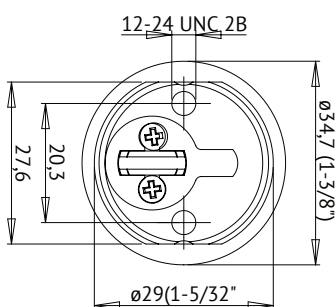

ABLOY® CY415

Round cylinder for rim locks

Overview of Advantages

- Suitable for both outer and inner door use
- Several plating options

Technical data

Available key systems	ABLOY PROTEC, ABLOY PROTEC ² , ABLOY NOVEL
Available plating options	Bright chrome (Cr), Brushed chrome (CrHa)
Cylinder length	35,7mm
Suitable for fire doors	Yes
UL listed product	Yes
Weight	0,23kg