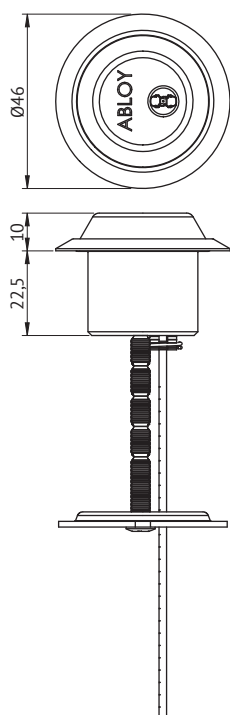

ABLOY® CY417

Round cylinder for rim locks

Overview of Advantages

- Suitable for both outer and inner door use
- Several plating options

Technical data

Available key systems	ABLOY PROTEC, ABLOY PROTEC ² , ABLOY NOVEL
Available plating options	Bright chrome (Cr), Satin chrome (HCr), Bright brass (MSKiLa), Satin brass (MSHaLa)
Cylinder length	35,5mm
Suitable for fire doors	Yes
Weight	0,27kg