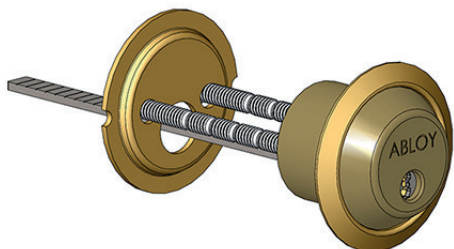

ABLOY® CY417

Round cylinder for rim locks

Overview of Advantages

- Suitable for both outer and inner door use
- Several plating options

Technical data

Available key systems	ABLOY PROTEC, ABLOY PROTEC ² , ABLOY NOVEL
Available plating options	Bright chrome (Cr), Satin chrome (HCr), Bright brass (MSKiLa), Satin brass (MSHaLa)
Cylinder length	35,5mm
Suitable for fire doors	Yes
Weight	0,27kg