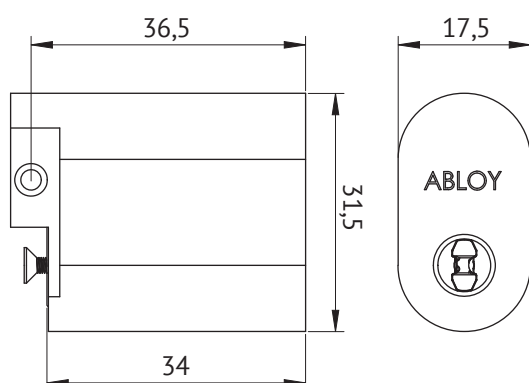

Technical data

Available key systems	ABLOY PROTEC, ABLOY PROTEC ² , ABLOY NOVEL
Available plating options	Bright chrome (Cr), Satin chrome (HCr), Bright brass (MSKiLa), Satin brass (MSHaLa)
Cylinder length	34mm
Suitable for fire doors	Yes
Weight	0,15kg