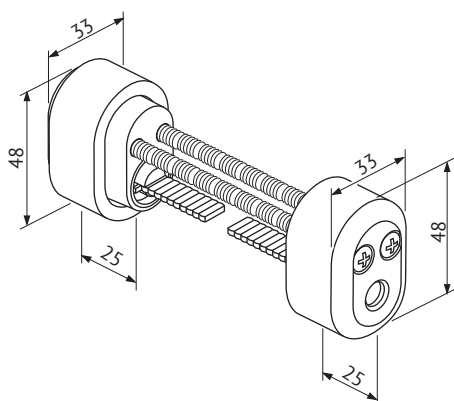

ABLOY® CY804

Double cylinder for a balcony latch

Product description

Double cylinder to be used with a balcony latch.

Operated from both side the door by a key.

Technical data

Available key systems	ABLOY PROTEC, ABLOY PROTEC ² , ABLOY SENTO, ABLOY EASY, ABLOY CLASSIC
Available plating options	Chrome (Cr), Satin chrome (HCr)
Cylinder ring dimensions	48mm x 33mm x 25mm
Weight	0.82kg