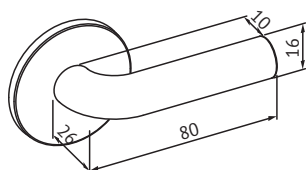

### Product description

Smallest handle in PRESTO serie. Can be used to replace the thumbturn with ABLOY door bulls.

### Technical data

Material	Brass
Surfaces	Chrome (Cr), Satin chrome (HCr), Polished brass (KilA), Antimicrobial-coating ACTIVE Val/Mus/Har/Gra
Standards	EN 1906/3
Door thicknesses	40–60mm, 60–80mm, 80–100mm
Suitable for fire doors	Yes
Delivery batch	1 pair
Product code	DH053