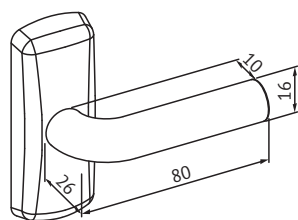

### Product description

Smallest handle in PRESTO serie. Can be used to replace the thumbturn with ABLOY door bulls.

### Technical data

Material	Brass
Surfaces	Chrome (Cr), Satin chrome (HCr), Polished brass (KilA), Antimicrobial-coating ACTIVE Val/Mus/Har/Gra
Standards	EN 1906/3
Door thicknesses	40–60mm, 60–80mm, 80–100mm
Suitable for fire doors	Yes
Delivery batch	1 pair
Product code	DH053