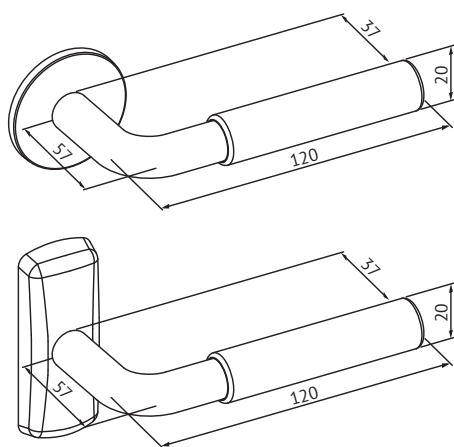

ABLOY® PARLAMENT 2

Product description

Handle for solid and profile narrow stile doors. Several versions for solid and profile doors, as a handle pair, inside handle and outside handle with PBEO01 Panic bar.

Overview of Advantages

- Brass based, durability handle for use in high traffic exterior and interior doors.
- Handle is equipped with return spring.

Technical data

Material	Brass
Surfaces	Chrome (Cr), Satin chrome (HCr), Polished brass (KILa), Antimicrobial-coating ACTIVE Val/Mus/Har/Gra
Standards	EN 1906/3
Door thicknesses	40–60mm, 60–80mm, 80–100mm
Suitable for fire doors	Yes
Delivery batch	1 pair
Product code	DH002