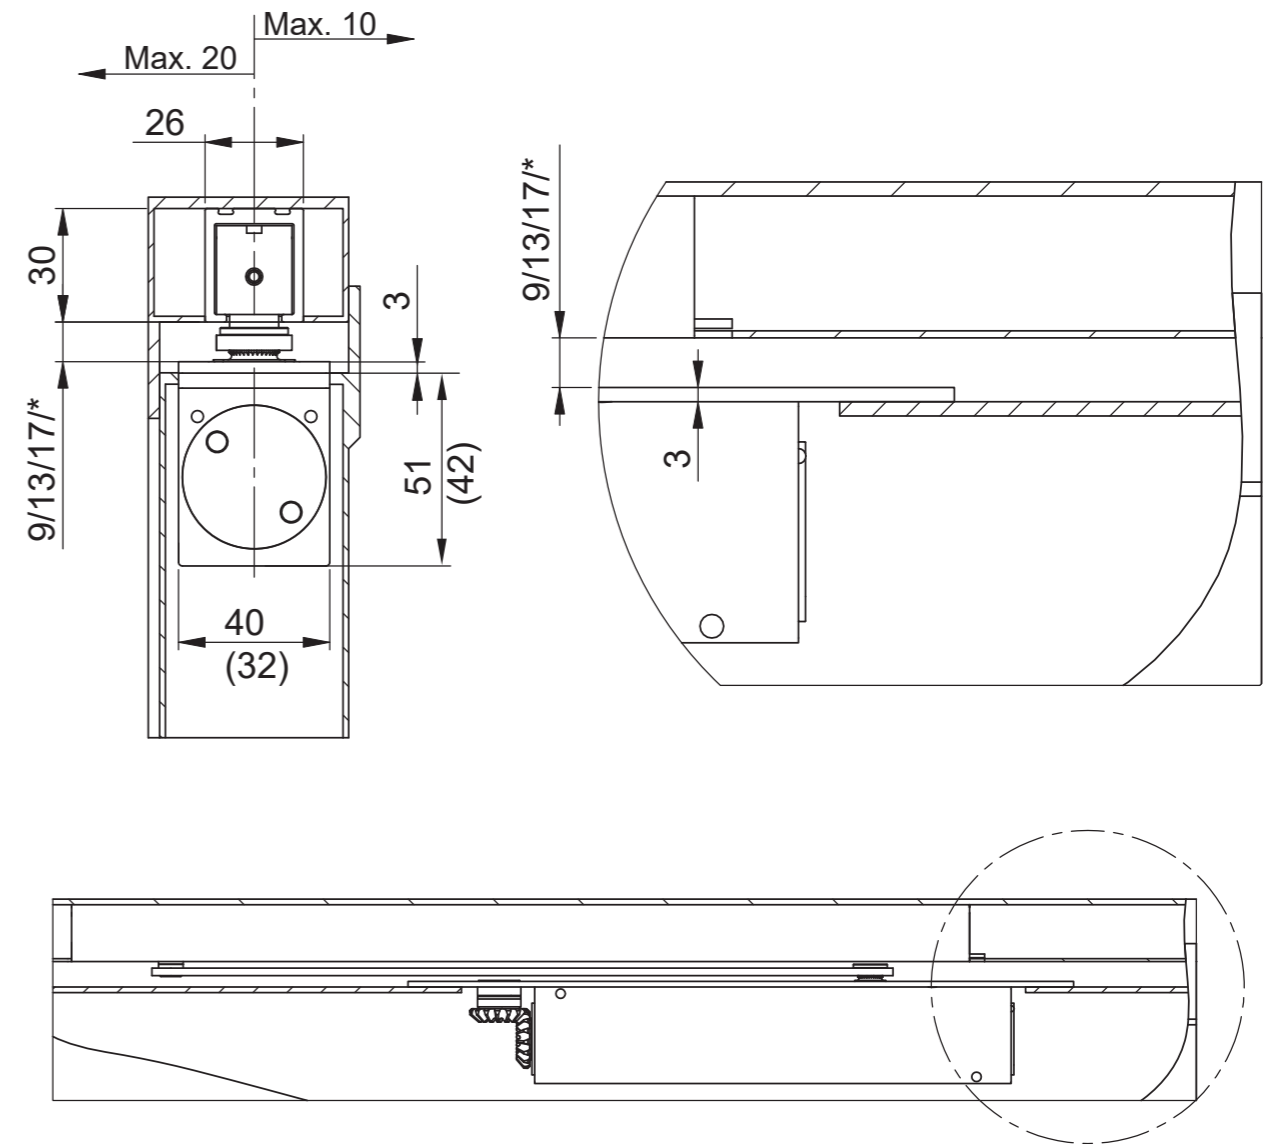

FD480+DC860 (DC840)

/*
 9mm = vakio tuote
 13mm = 4mm korotettu nokka-akseli
 17mm = 8mm korotettu nokka-akseli

/*
 9 mm = with standard concealed door closer
 13 mm = version with 4 mm spindle extension
 17 mm = version with 8 mm spindle extension