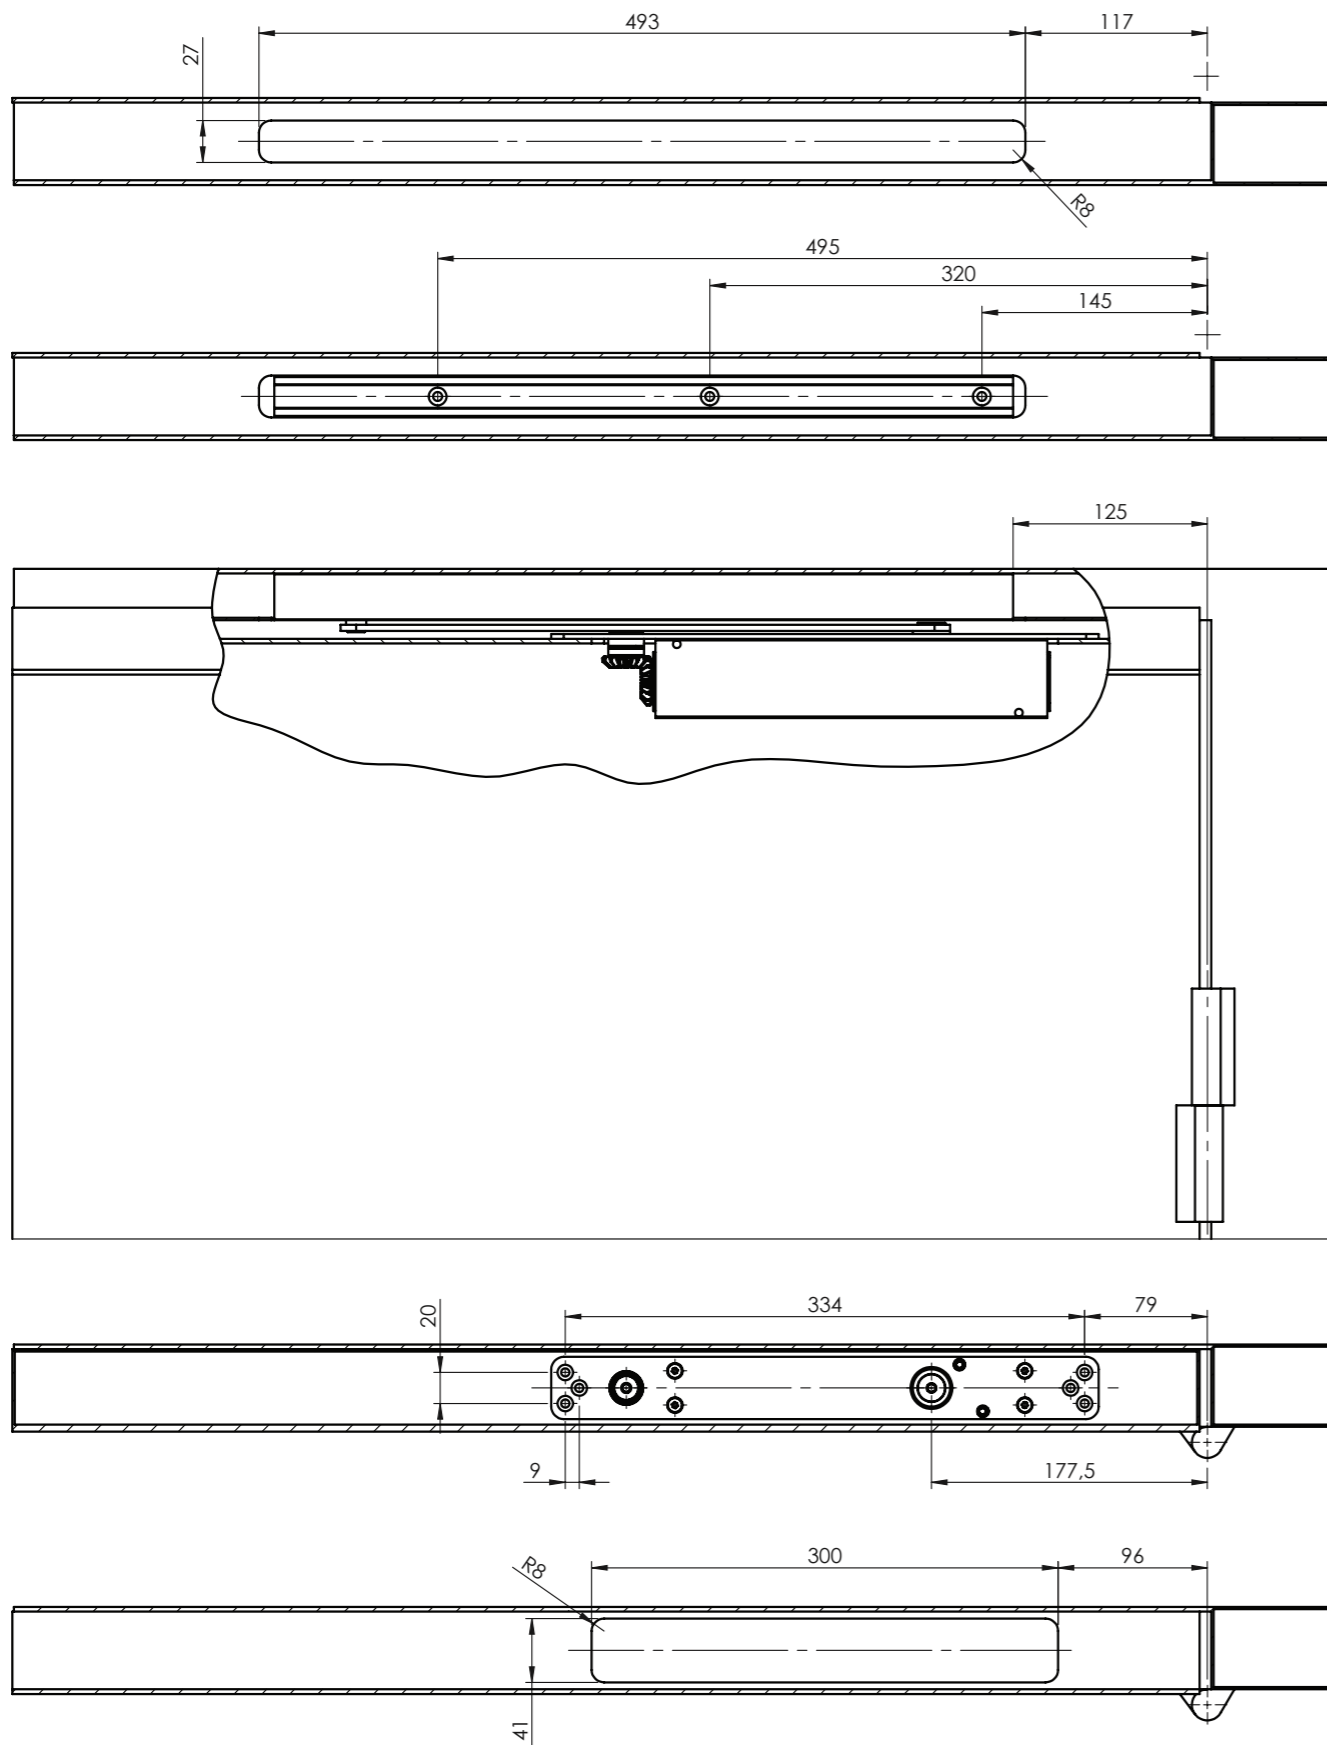

FD480+DC860 (DC840)

/*
 9mm = vakio tuote
 13mm = 4mm korotettu nokka-akseli
 17mm = 8mm korotettu nokka-akseli

/*
 9 mm = with standard concealed door closer
 13 mm = version with 4 mm spindle extension
 17 mm = version with 8 mm spindle extension