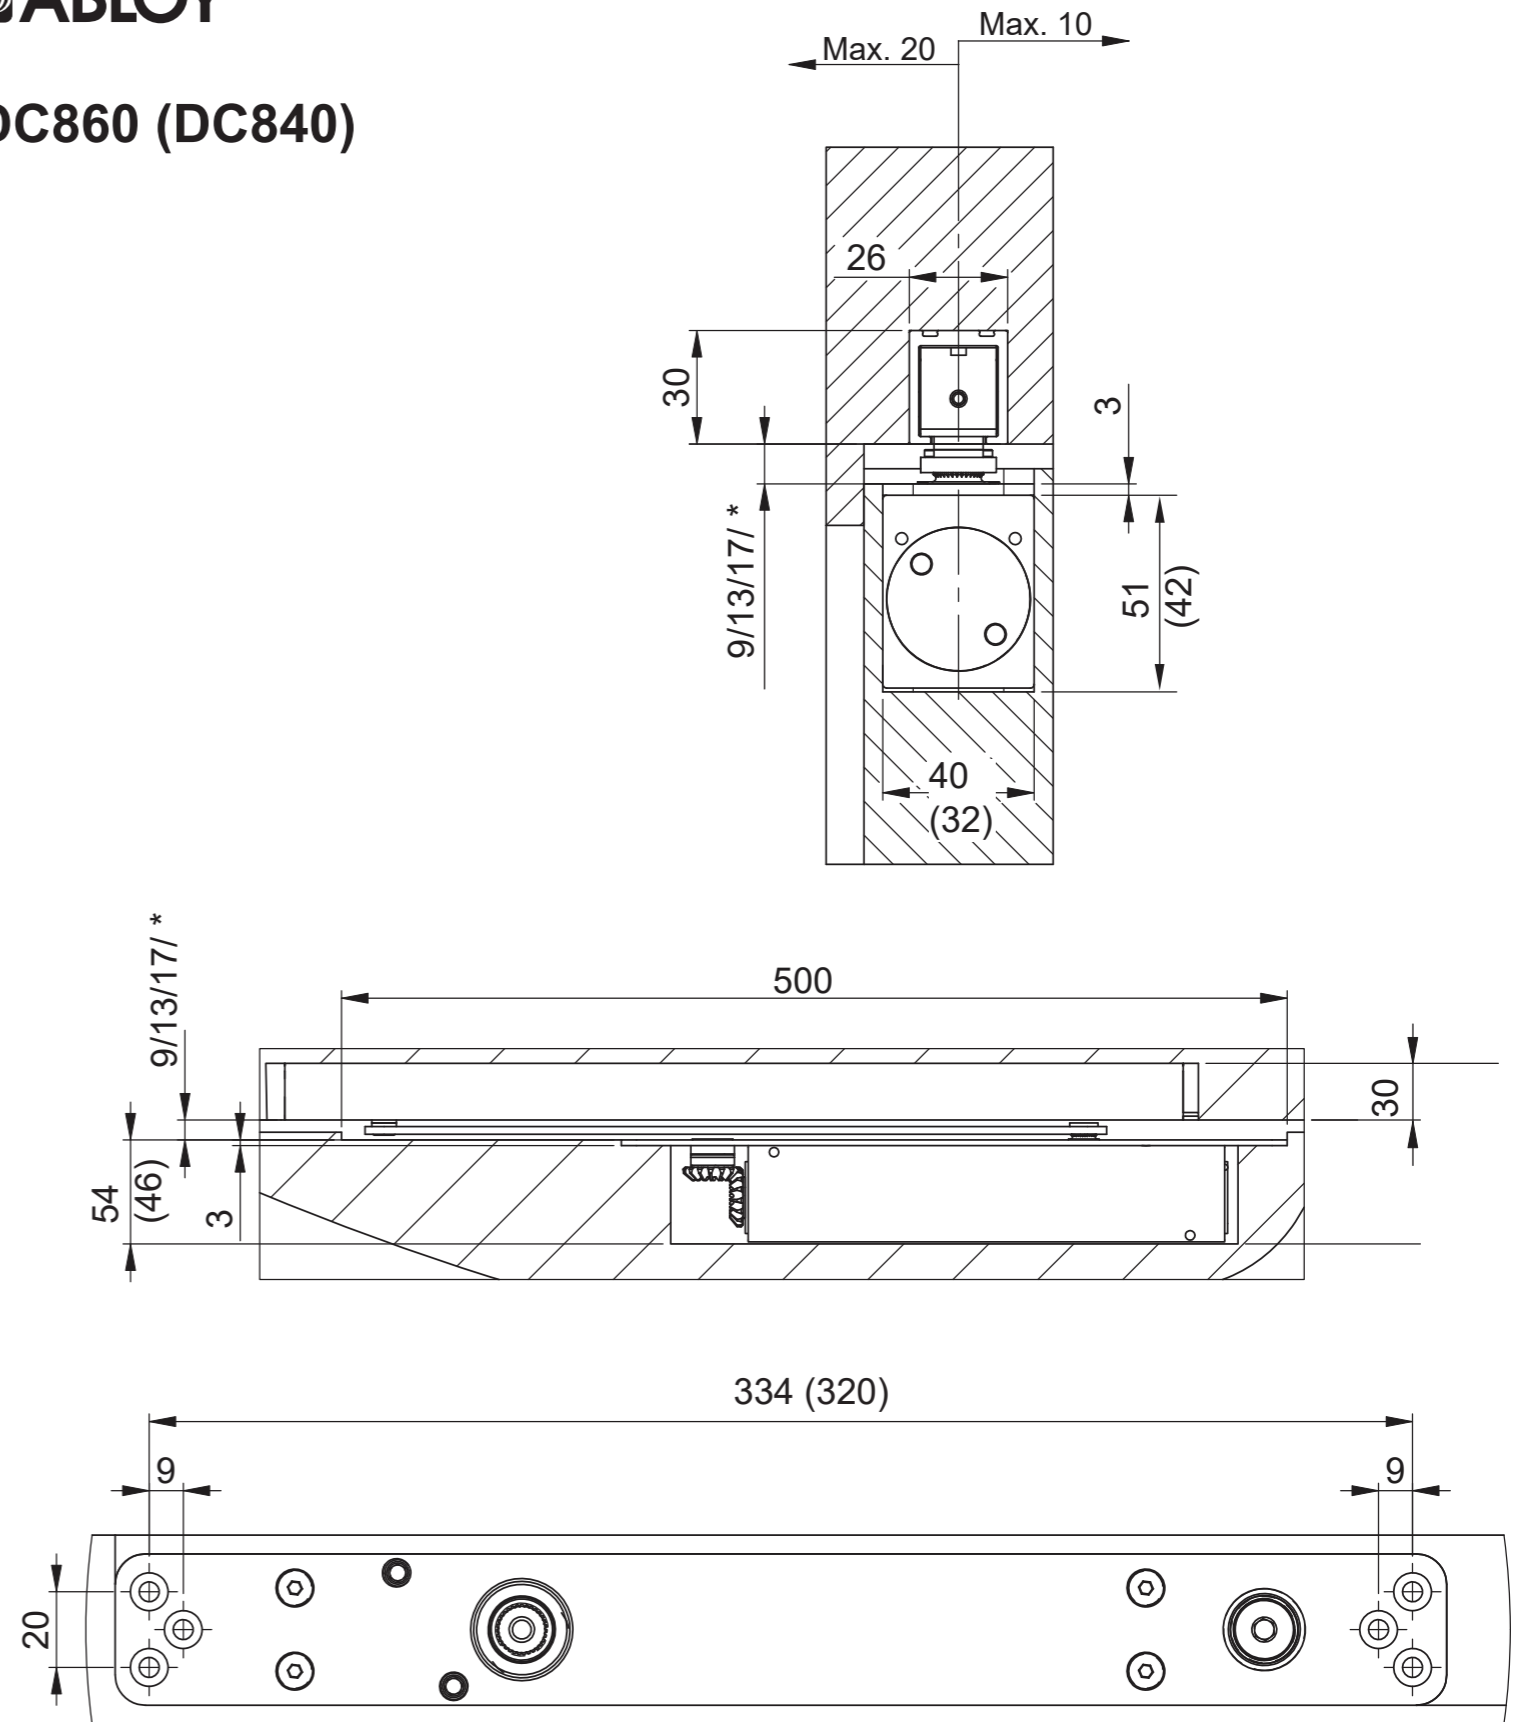

FD480+DC860 (DC840)

/*
 9mm = vakio tuote
 13mm = 4mm korotettu nokka-akseli
 17mm = 8mm korotettu nokka-akseli

/*
 9 mm = with standard concealed door closer
 13 mm = version with 4 mm spindle extension
 17 mm = version with 8 mm spindle extension