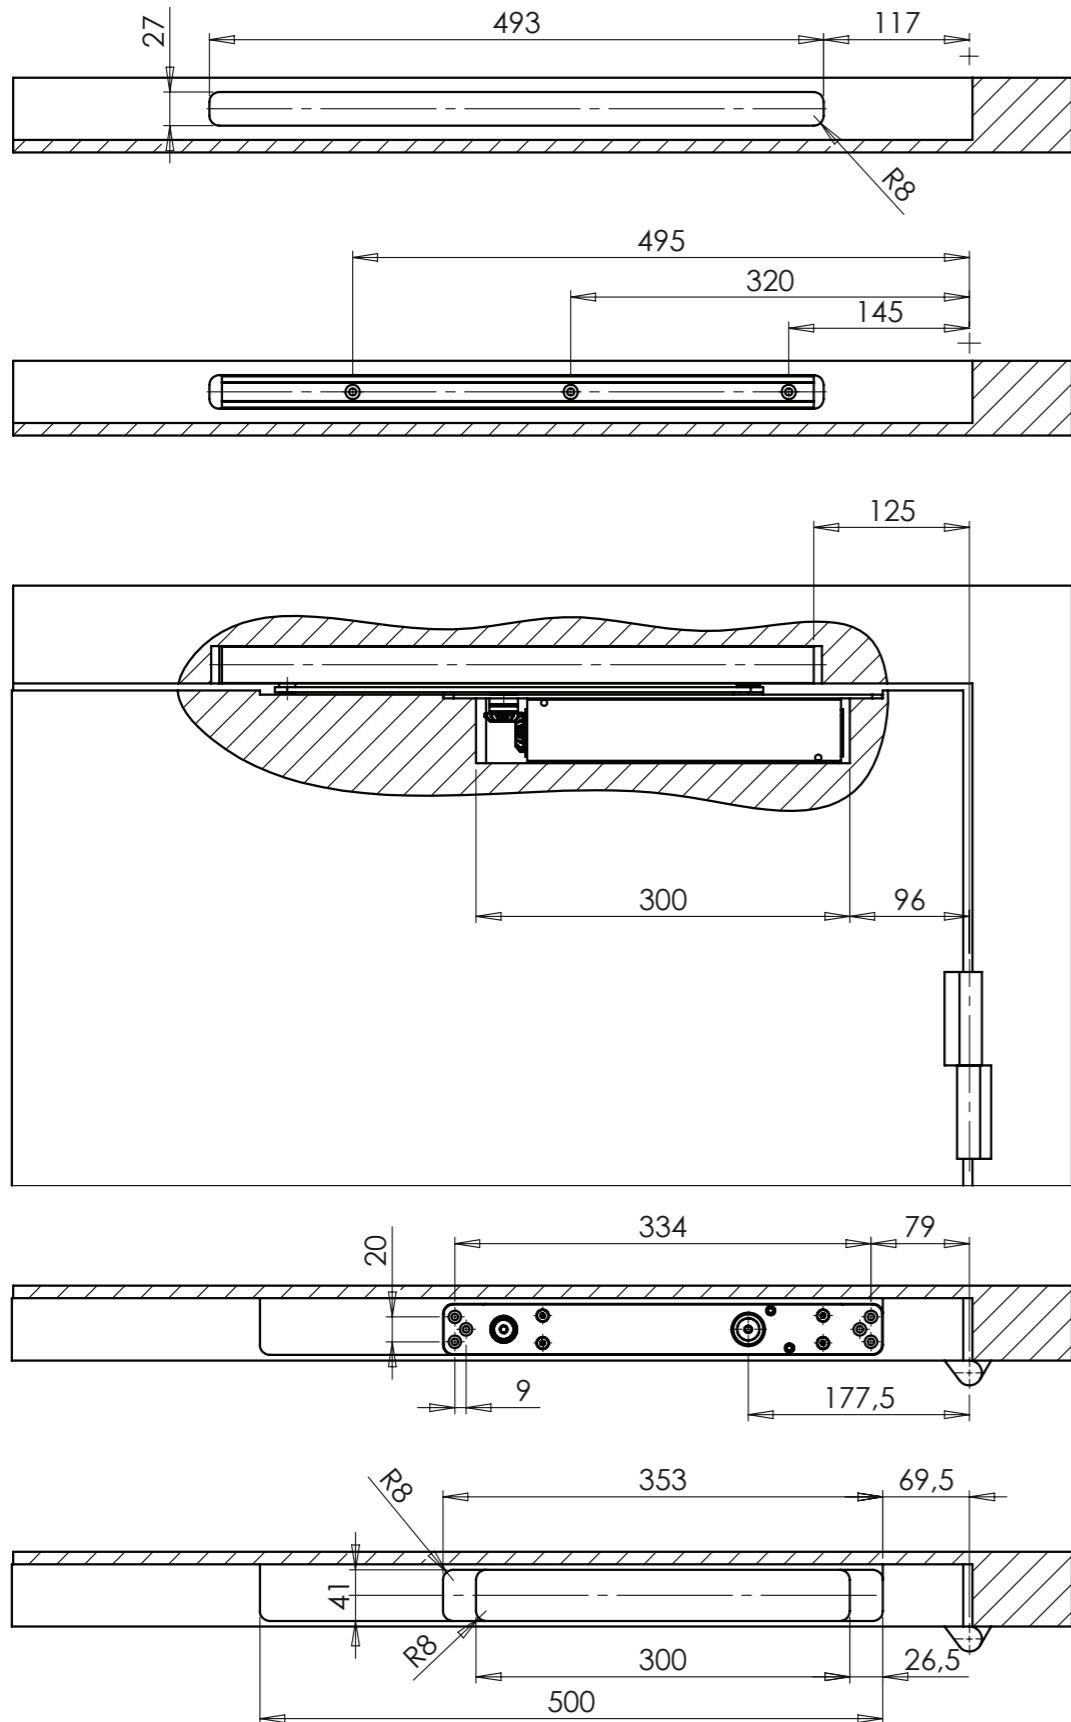

FD480+DC860 (DC840)

/*
 9mm = vakio tuote
 13mm = 4mm korotettu nokka-akseli
 17mm = 8mm korotettu nokka-akseli

/*
 9 mm = with standard concealed door closer
 13 mm = version with 4 mm spindle extension
 17 mm = version with 8 mm spindle extension