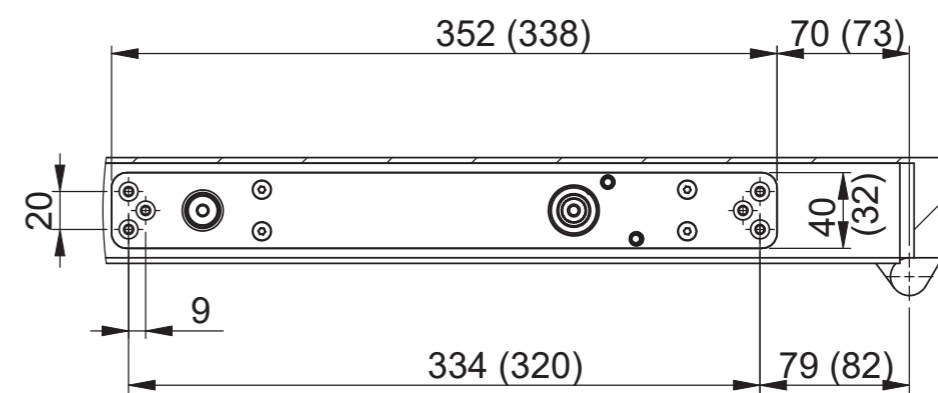

FD480+DC860 (DC840)

/*
 9mm = vakio tuote
 13mm = 4mm korotettu nokka-akseli
 17mm = 8mm korotettu nokka-akseli

/*
 9 mm = with standard concealed door closer
 13 mm = version with 4 mm spindle extension
 17 mm = version with 8 mm spindle extension