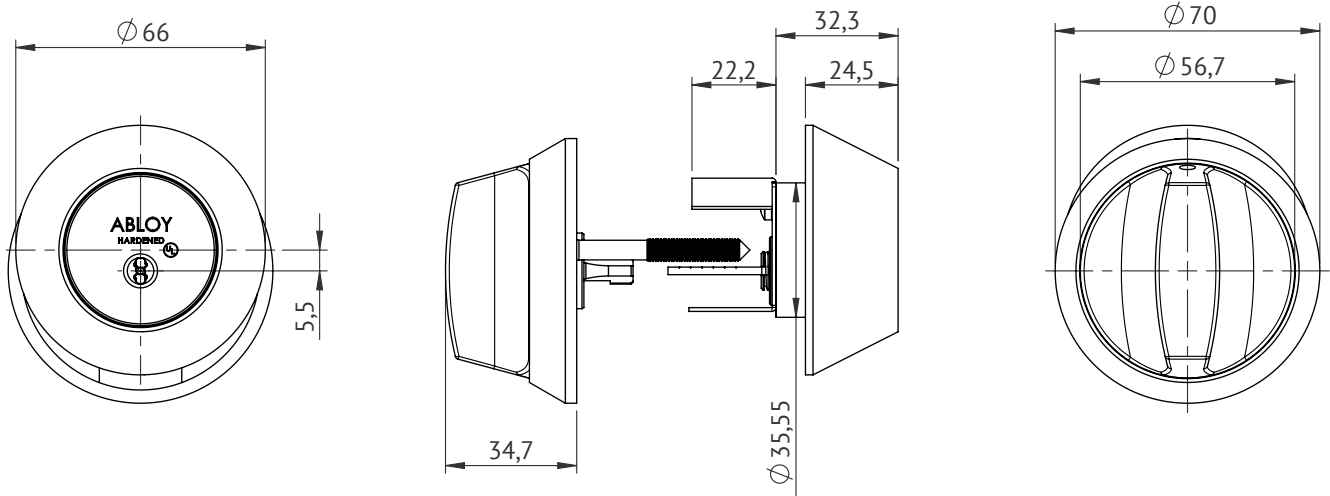

CY412T

Drawn	Country	Drawing Number	rev.	Date
JANNER		M-00033	B	14.11.16