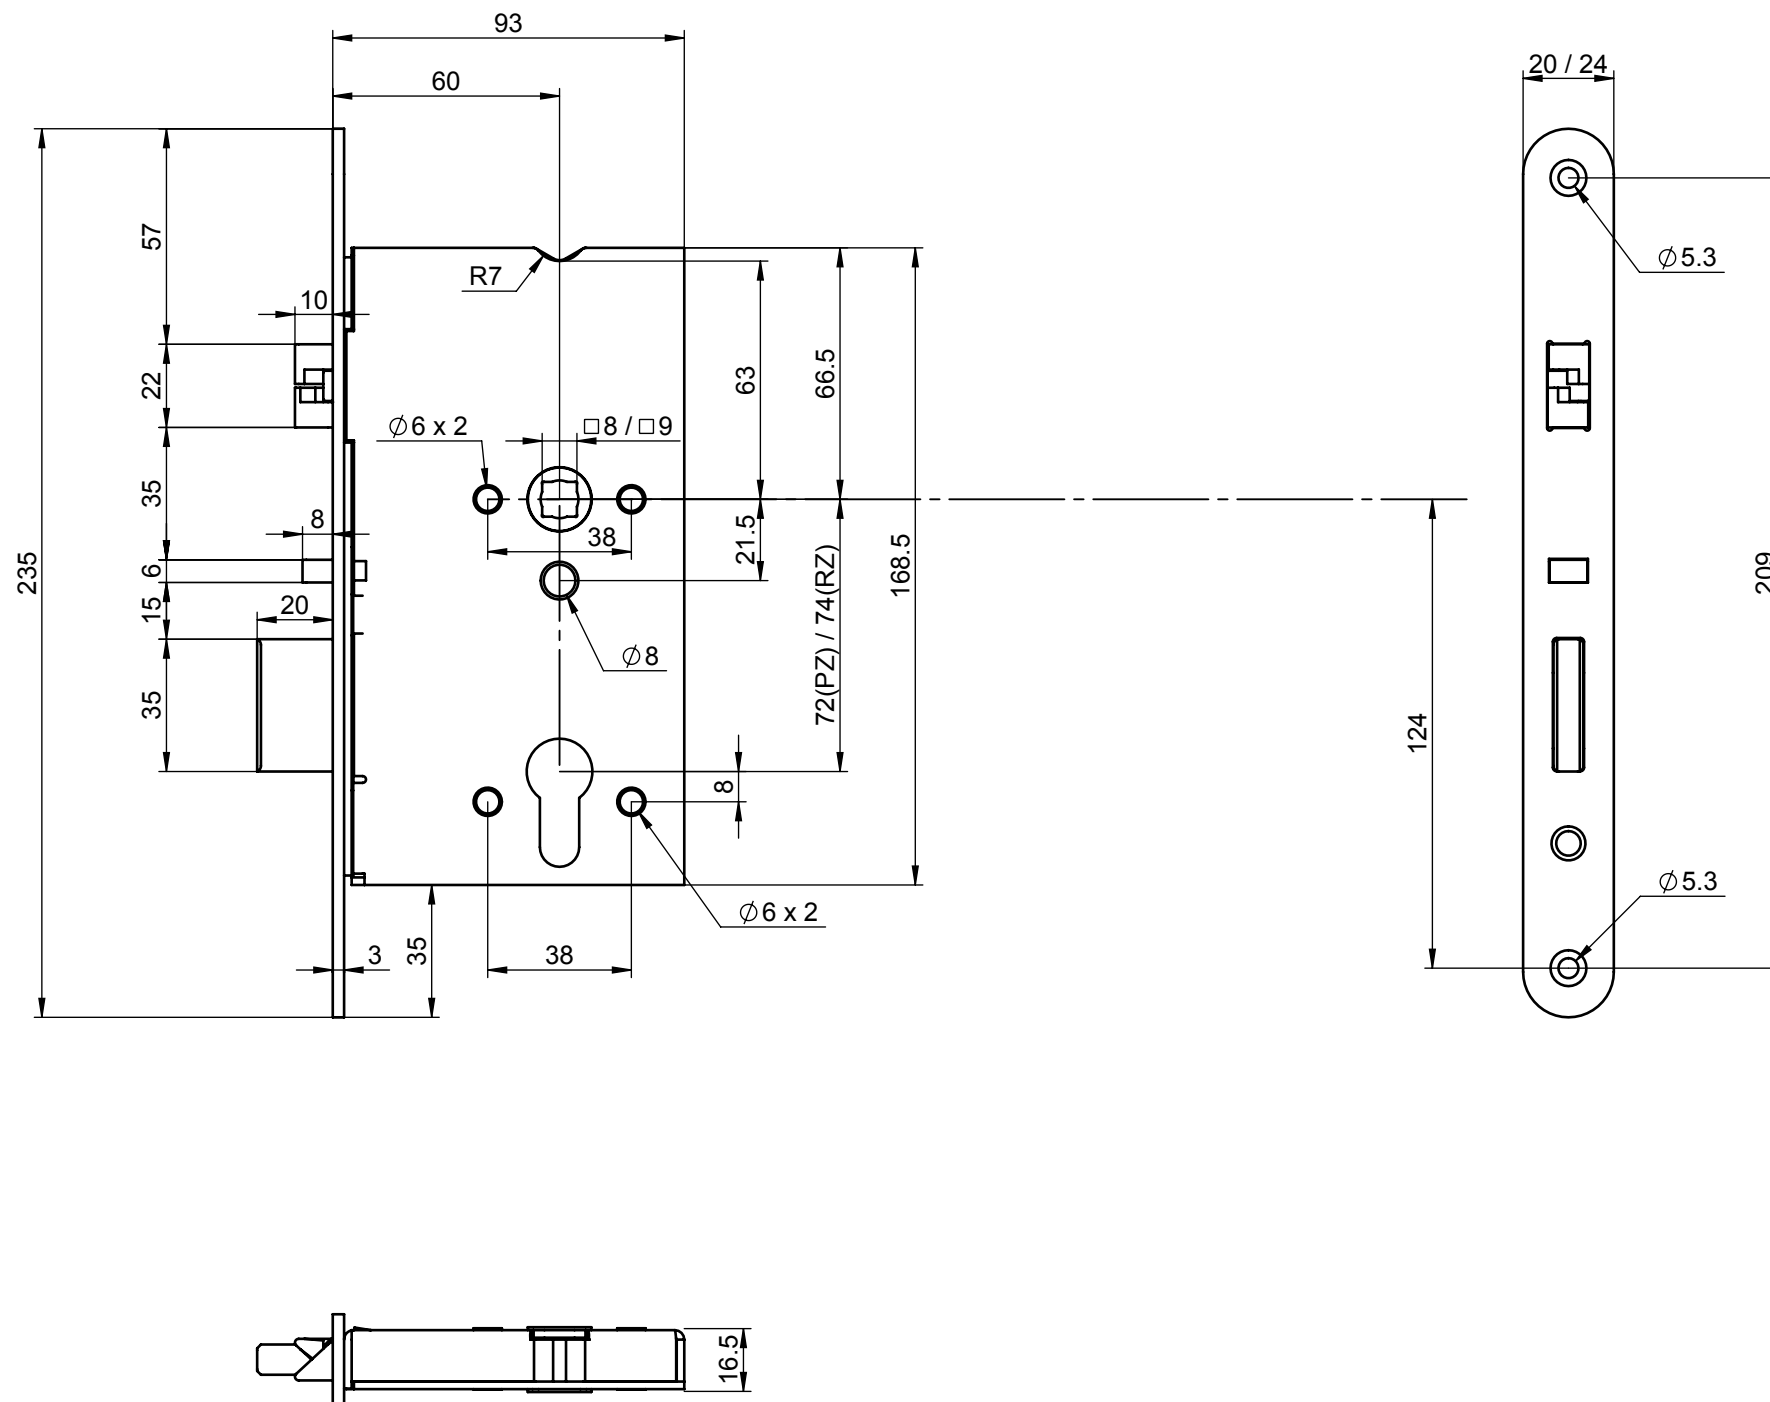

This document is our property and shall not without our permission be altered, copied, used for manufacturing or communicated to any other person or company.

Surface: 456466		Material:			General tolerance: ISO 2768-mH	
Volume:	Weight:	Surface area:	created: 04.09.2014 JK	designed by:	changed by:	Scale: 1:2 (A3)
 <b>ABLOY</b> Abloy Oy An ASSA ABLOY Group brand			ABLOY EL532 / 60		Projection: 	
					Alternate ID	
Document ID					Rev.: <b>1</b>	

Part/assy:

Configuration:Default

SHEET 1 OF 1