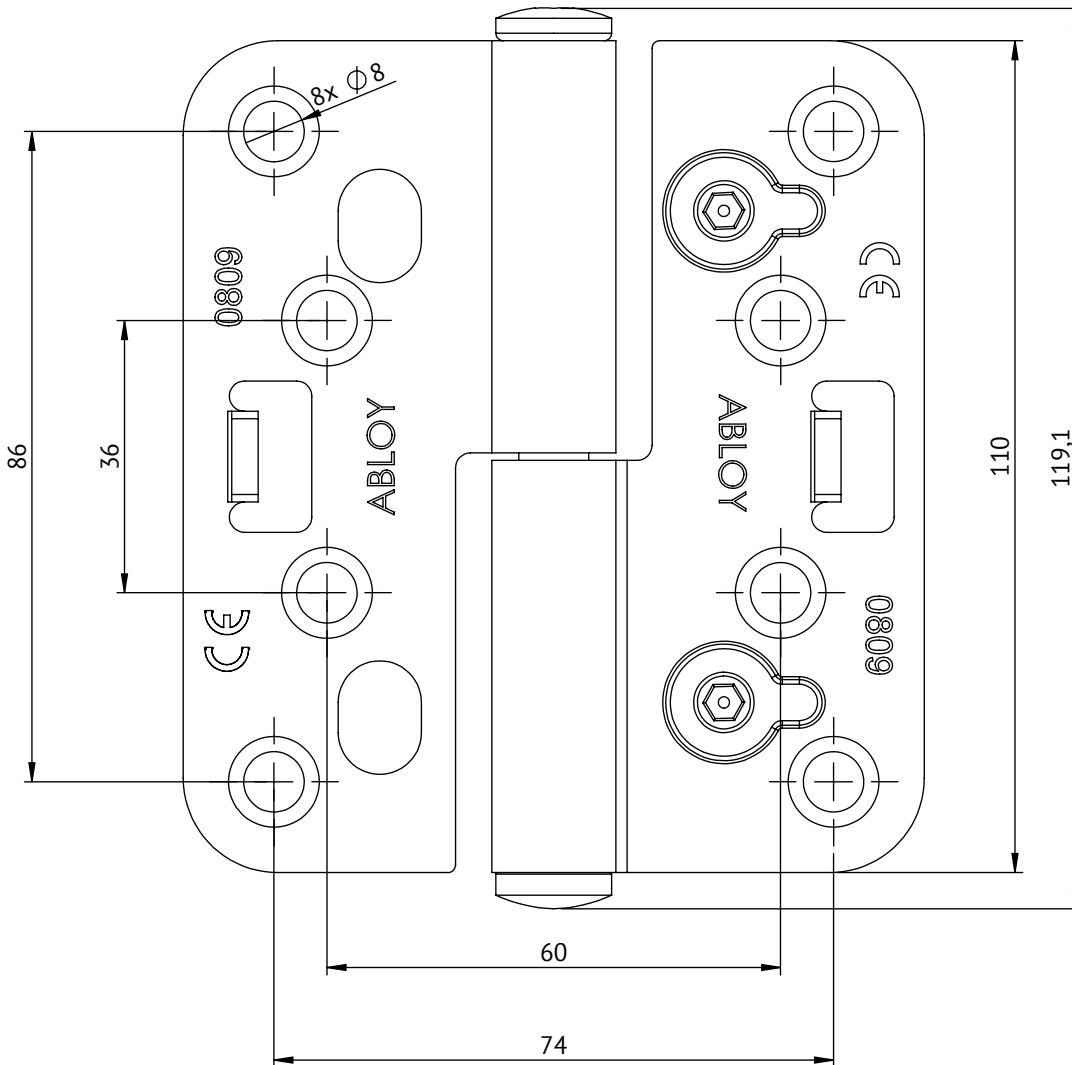

# N3548-110TMKSS

Copyright © Abloy Oy Joensuu Factory 2014

Drawn by: alekin	Country	Drawing Number D001027038-900	rev. 1	ALT ID:	Date 2019-03-29
---------------------	---------	----------------------------------	-----------	---------	--------------------