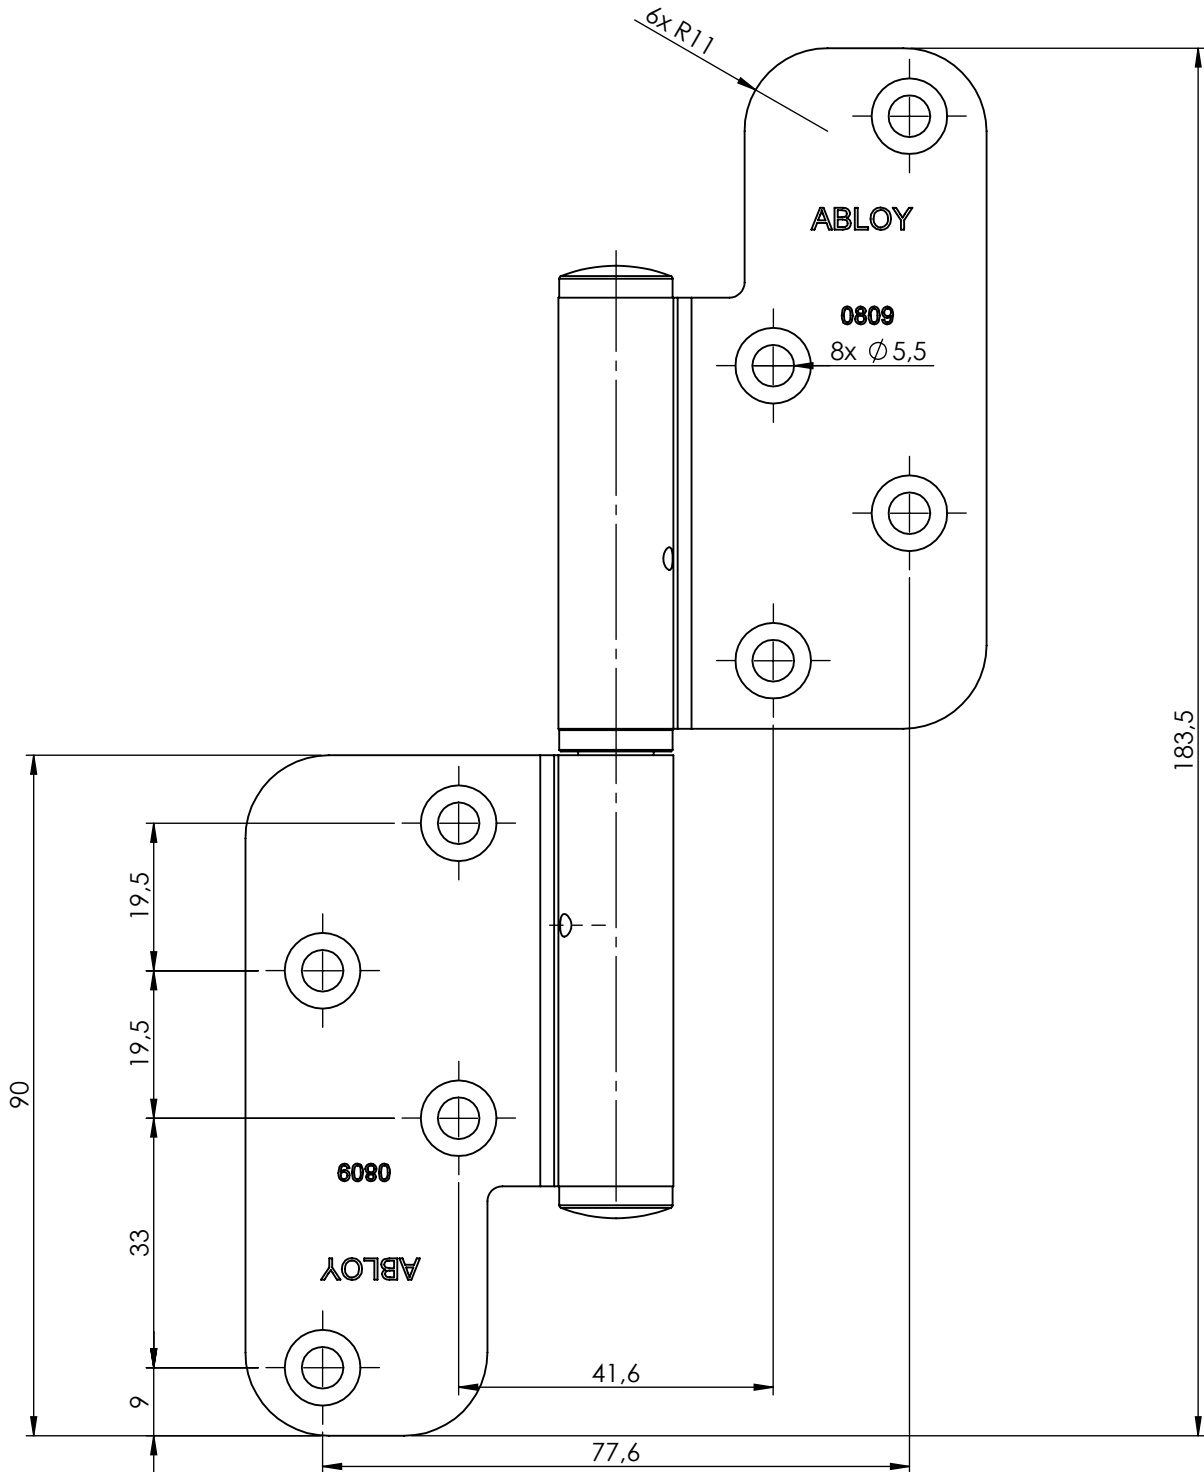

N90x49TP-CE

RIGHT-handed hinge

Copyright © Abloy Oy Joensuu Factory 2014

Drawn by:	Country:	Drawing Number:	rev.:	ALT ID:	Date:
jarkuk		D000756053-900	1		2018-12-13

An ASSA ABLOY Group brand **ASSA ABLOY**