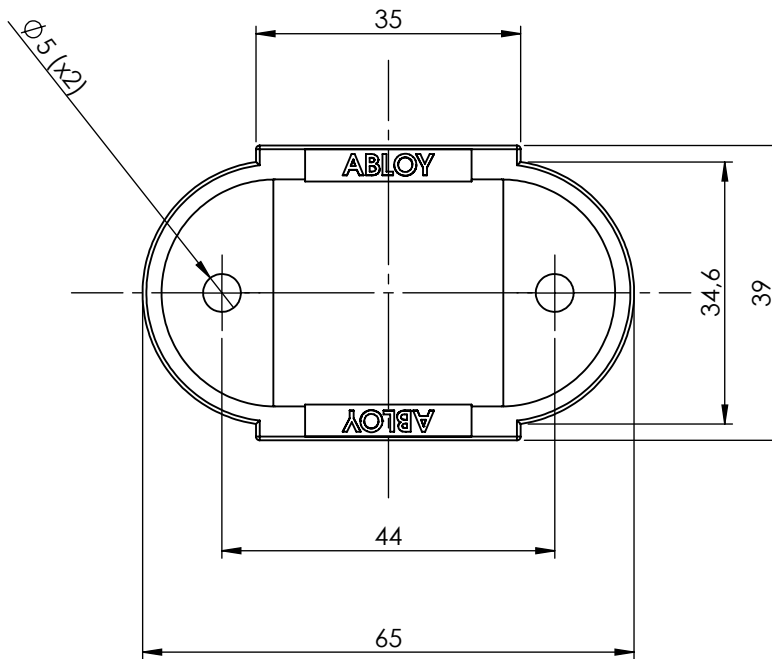

# 6540

Doorpart- Plastic pocket  
6540

Copyright © Abloy Oy Joensuu Factory 2014

Drawn by:	Country	Drawing Number	rev.	ALT ID:	Date
JE		D000706311-900	1		2019-08-29