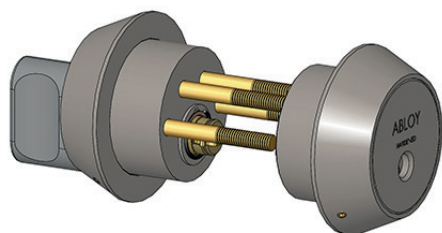

### Scandinavian round cylinder with thumbturn

#### Product description

Electromechanical CLIQ high durability cylinder rings against pulling, twisting and sawing.

Lock is operated by key from outside and by thumbturn inside the door.

#### Technical data

Available key systems	ABLOY PROTEC CLIQ, ABLOY PROTEC <sup>2</sup> CLIQ
Available plating options	Bright chrome (Cr), Satin chrome (HCr), Brushed nickel (NiHa), Bright brass (MSKiLa), Satin brass (MSHaLa),
Cylinder ring diameter	56mm
Cylinder ring height	16mm
Thumbturn plate diameter	56mm
Thumbturn height	41mm
Weight	1,0kg