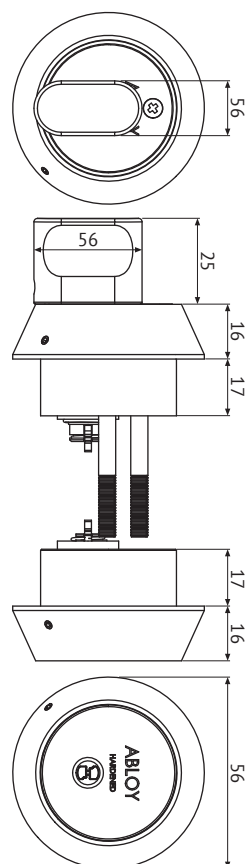

### Scandinavian round cylinder with thumbturn

#### Product description

Electromechanical CLIQ high durability cylinder rings against pulling, twisting and sawing.

Lock is operated by key from outside and by thumbturn inside the door.

#### Technical data

Available key systems	ABLOY PROTEC CLIQ, ABLOY PROTEC <sup>2</sup> CLIQ
Available plating options	Bright chrome (Cr), Satin chrome (HCr), Brushed nickel (NiHa), Bright brass (MSKiLa), Satin brass (MSHaLa),
Cylinder ring diameter	56mm
Cylinder ring height	16mm
Thumbturn plate diameter	56mm
Thumbturn height	41mm
Weight	1,0kg