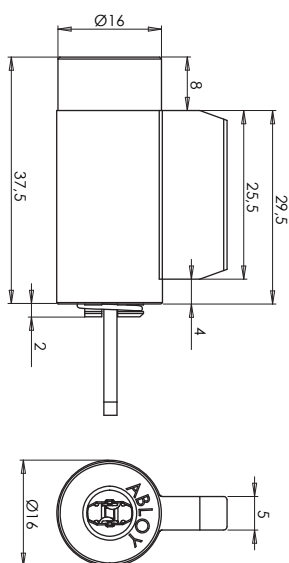

Technical data

Available key systems	ABLOY PROTEC CLIQ ABLOY PROTEC² CLIQ
Available plating options	Satin chrome (HCr), Brushed chrome (CrHa), Bright brass (MSKLa),
Weight	0,05 kg

Cylinder memory

- 1800 authorized key groups and programming keys together, theoretical maximum 65535 keys in each group
- A list of 3000 denied keys
- Audit trail of last 2000 events
- Audit trail of last 20 events from keys in other systems

This content is protected by Intellectual Property Rights Laws. The title to the content shall not pass to you, and instead shall remain with Abloy Oy or a third party holding the title. Abloy develops continuously the products and solutions offered. Therefore, the information contained in the document is subject to change without notice. ABLOY PROVIDES THIS CONTENT ON AN "AS IS" BASIS WITHOUT ANY WARRANTIES OF ANY KIND, EXPRESS, IMPLIED, OR STATUTORY."