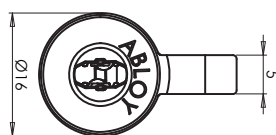

ABLOY® CYL408 Key-in-knob cylinder

Product description

For Russwin/Corbin heavy duty and CL-3400 standard duty knobs.

Overview of Advantages

- Suitable for both outer and inner door use
- Several plating options

Technical data

Available key systems	ABLOY PROTEC CLIQ ABLOY PROTEC ² CLIQ
Available plating options	Brushed chrome (CrHa), Bright brass (MSKILa)
Weight	0,06 kg

Cylinder memory

- 1800 authorized key groups and programming keys together, theoretical maximum 65535 keys in each group
- A list of 3000 denied keys
- Audit trail of last 2000 events
- Audit trail of last 20 events from keys in other systems