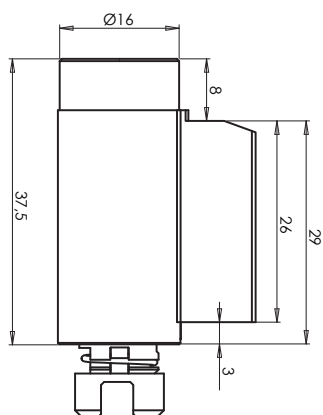

ABLOY® CYL408 Key-in-knob cylinder

Product description

For Russwin/Corbin heavy duty and CL-3400 standard duty knobs.

Overview of Advantages

- Suitable for both outer and inner door use
- Several plating options

Technical data

Available key systems	ABLOY PROTEC CLIQ ABLOY PROTEC ² CLIQ
Available plating options	Brushed chrome (CrHa), Bright brass (MSKILa)
Weight	0,06 kg

Cylinder memory

- 1800 authorized key groups and programming keys together, theoretical maximum 65535 keys in each group
- A list of 3000 denied keys
- Audit trail of last 2000 events
- Audit trail of last 20 events from keys in other systems