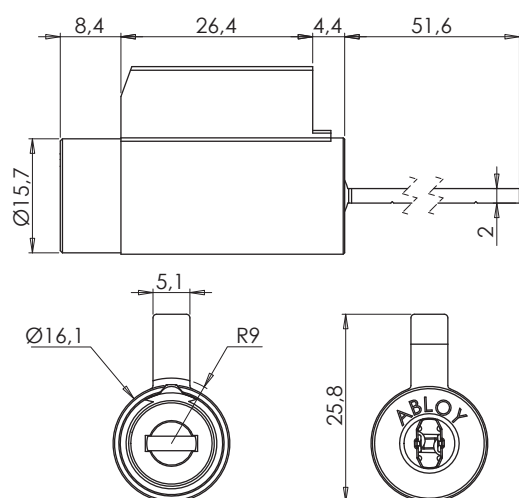

ABLOY® CYL410 Key-in-knob cylinder

Product description

For Schlage deadbolts B-160N, B-660P, B-162P and B-662P.

Overview of Advantages

- Suitable for both outer and inner door use
- Several plating options

Technical data

Available key systems	ABLOY PROTEC CLIQ, ABLOY PROTEC ² CLIQ
Available plating options	Brushed chrome (CrHa), Bright brass (MSKILa)
Weight	0,05 kg

Cylinder memory

- 1800 authorized key groups and programming keys together, theoretical maximum 65535 keys in each group
- A list of 3000 denied keys
- Audit trail of last 2000 events
- Audit trail of last 20 events from keys in other systems