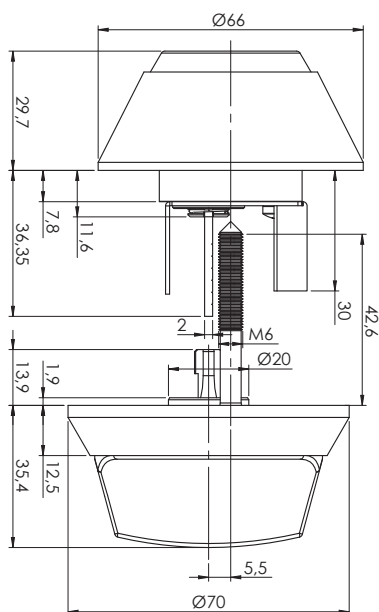

ABLOY® CYL412 Cylinder with thumbturn for tubular deadbolts

Product description

Lock is operated by key from outside and by thumbturn inside the door.

Overview of Advantages

- Can be use with ANSI range applications
- Suitable for both outer and inner door use
- Several plating options

Technical data

Available key systems	ABLOY PROTEC CLIQ ABLOY PROTEC ² CLIQ
Available plating options	Brushed chrome (CrHa), Bright brass (MSKILa)
Cylinder length	24,5mm
Length adjustable	60mm or 70mm
Suitable for fire doors	Yes
UL listed product	Yes
Weight	0,91 kg