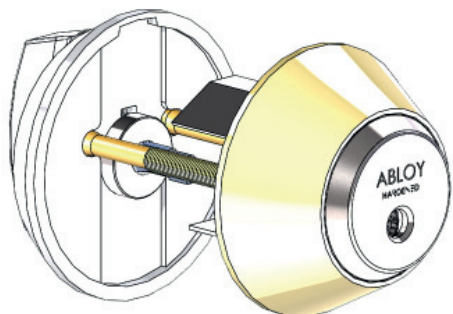

ABLOY® CYL412 Cylinder with thumbturn for tubular deadbolts

Product description

Lock is operated by key from outside and by thumbturn inside the door.

Overview of Advantages

- Can be use with ANSI range applications
- Suitable for both outer and inner door use
- Several plating options

Technical data

Available key systems	ABLOY PROTEC CLIQ ABLOY PROTEC ² CLIQ
Available plating options	Brushed chrome (CrHa), Bright brass (MSKILa)
Cylinder length	24,5mm
Length adjustable	60mm or 70mm
Suitable for fire doors	Yes
UL listed product	Yes
Weight	0,91 kg