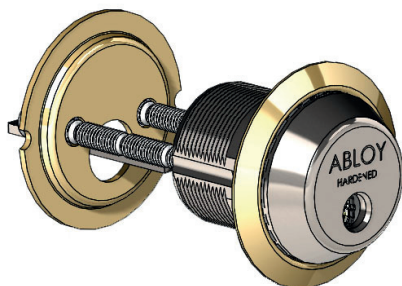

## ABLOY® CYL415 Round cylinder for rim locks

### Overview of Advantages

- Suitable for both outer and inner door use
- Several plating options

### Technical data

Available key systems	ABLOY PROTEC CLIQ ABLOY PROTEC <sup>2</sup> CLIQ
Available plating options	Brushed chrome (CrHa)
Cylinder length	35,7mm
Suitable for fire doors	Yes
UL listed product	Yes
Weight	0,21 kg