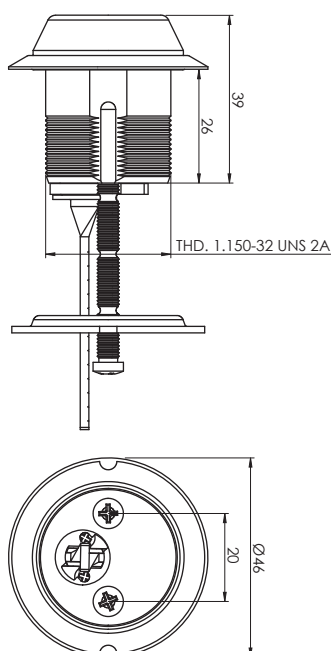

## ABLOY® CYL415 Round cylinder for rim locks

### Technical data

Available key systems	ABLOY PROTEC CLIQ ABLOY PROTEC <sup>2</sup> CLIQ
Available plating options	Brushed chrome (CrHa)
Cylinder length	35,7mm
Suitable for fire doors	Yes
UL listed product	Yes
Weight	0,21 kg