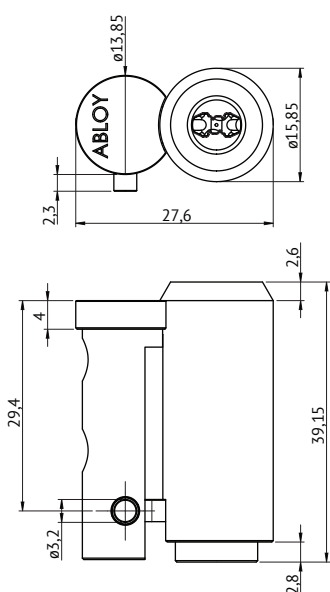

ABLOY® CYL419 Schlage large format dimensions

Overview of Advantages

- Suitable for both outer and inner door use
- Several plating options

Technical data

Available key systems	ABLOY PROTEC CLIQ ABLOY PROTEC ² CLIQ
Available plating options	Brushed chrome (CrHa)
Cylinder length	39,15mm
Suitable for fire doors	Yes
UL listed product	Yes
Weight	0,20 kg