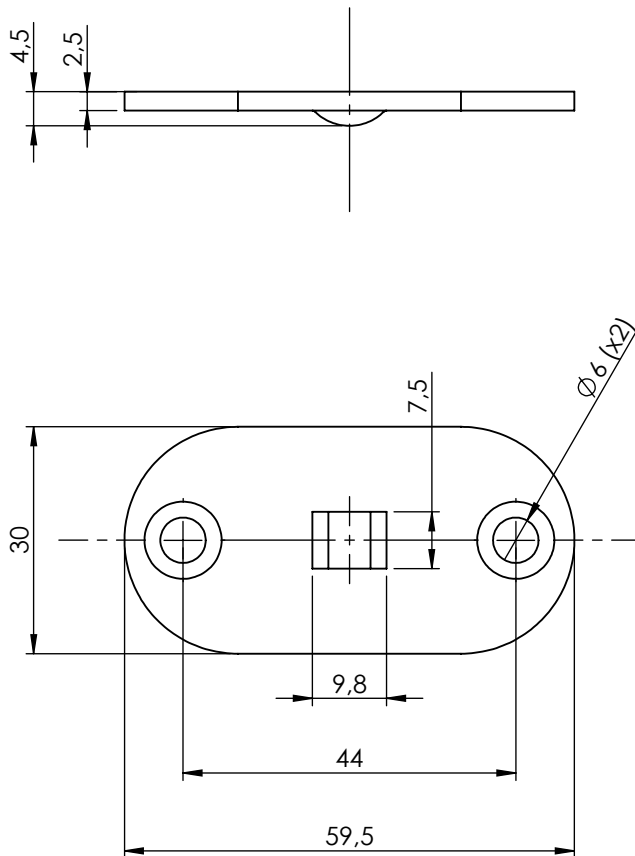

Doorpart 6540 7540

Steel fastening plate
Doorpart 6540 7540

Copyright © Abloy Oy Joensuu Factory 2014

Drawn by:	Country	Drawing Number	rev.	ALT ID:	Date
JE		D000706312-900	1		2019-08-29