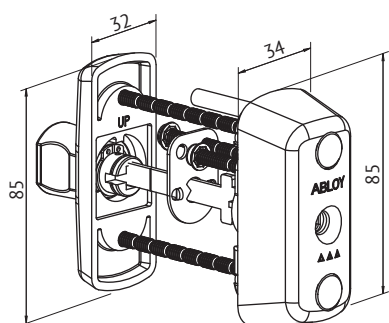

ABLOY® CY043

Cylinder for profile doors

Product description

Small thumbturn.
Lock is operated by key from outside and by thumbturn inside the door.

Overview of Advantages

- Can be use with wide range of Scandinavian and Finnish type mortice lock cases for narrow stile doors
- Strong burglary protection
- Suitable for both outer and inner door use
- Adjustable during installation to match different door thicknesses
- Several plating options, also antimicrobial paints

Technical data

Available key systems	ABLOY PROTEC, ABLOY PROTEC ² , ABLOY NOVEL
Available plating options	Bright chrome (Cr), Satin chrome (HCr), Brushed nickel (NiHa), Antimicrobial painted ACTIVE Val (white)/ Mus (black)/Har (gray)/Gra (graphite)
Cylinder shield dimensions	85 x 34mm, height 27mm
Thumbturn plate dimensions	85 x 32mm
Weight	0,58kg
Possible door thicknesses:	42...111mm