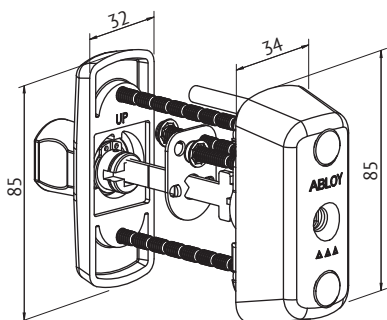

### Cylinder for profile doors

#### Product description

Small thumbturn.  
Lock is operated by key from outside and by thumbturn inside the door.

#### Technical data

Available key systems	ABLOY PROTEC, ABLOY PROTEC <sup>2</sup> , ABLOY NOVEL
Available plating options	Bright chrome (Cr), Satin chrome (HCr), Bright brass (MSKiLa), Satin brass (MSHaLa), Brushed nickel (NiHa), Antimicrobial painted ACTIVE Val (white)/ Mus (black)/Har (gray)/Gra (graphite)
Cylinder shield dimensions	85 x 34mm, height 27mm
Thumbturn plate dimensions	85 x 32mm
Weight	0,58kg
Possible door thicknesses:	42...111mm