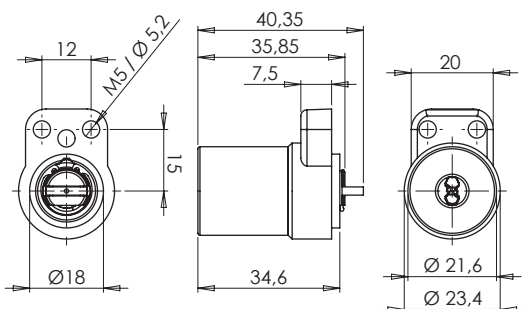

### Product description

CY055 Single cylinder, outside. For use with automatic deadlocks.  
CY056 Single cylinder, inside. For use with automatic deadlocks.  
CY057 Single cylinder, outside. For use with key operated deadlocks.  
CY058 Single cylinder, inside. For use with key operated deadlocks.