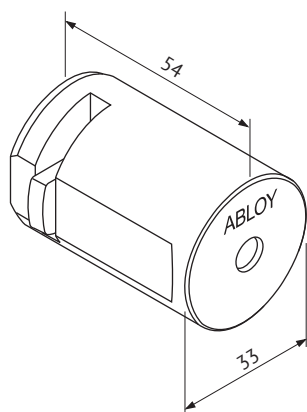

ABLOY® CY190 Cylinder for key deposit

Product description

Cylinder to be used with key deposit.

Can only be operated by using a key.

Overview of Advantages

- Strong burglary protection

Technical data

Available key systems	ABLOY PROTEC ² , ABLOY SENTO, ABLOY EASY, ABLOY CLASSIC
Available plating options	Satin chrome (HCr)
Cylinder diameter	33mm
Cylinder height	54mm
SFS 7020, SFS 5970, SFS-EN 1303	FA3 (PROTEC ² , EASY)
Weight	0.33kg