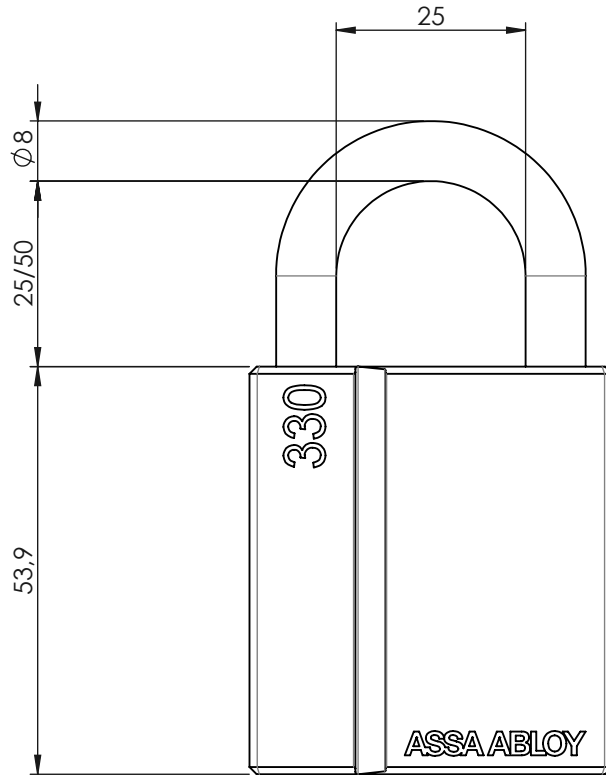

# PLE330

Copyright © Abloy Oy Joensuu Factory 2014

Drawn by:	Country	Drawing Number	rev.	ALT ID:	Date
pauhav		D000723167-903	1	6005780	2020-07-02