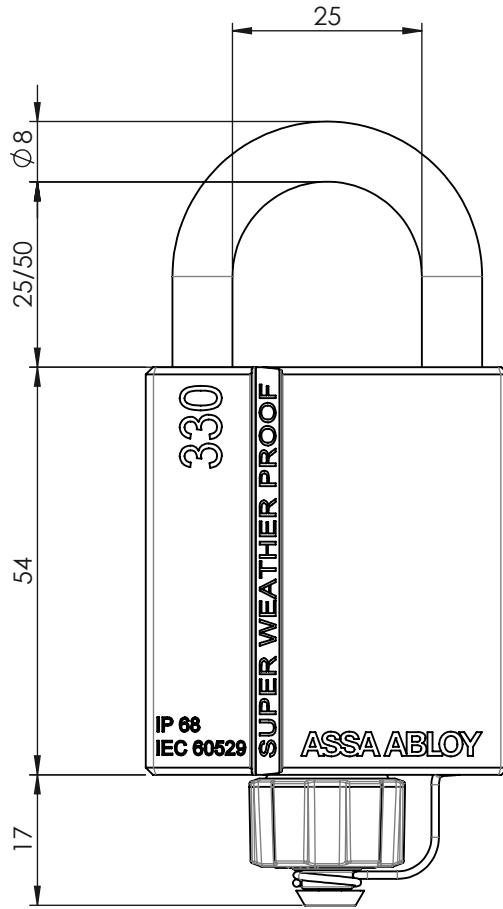

PLEW330

Copyright © Abloy Oy Joensuu Factory 2014

Drawn by:	Country	Drawing Number	rev.	ALT ID:	Date
ANTKUR		D000723168-901	1	6005779	2017-12-05