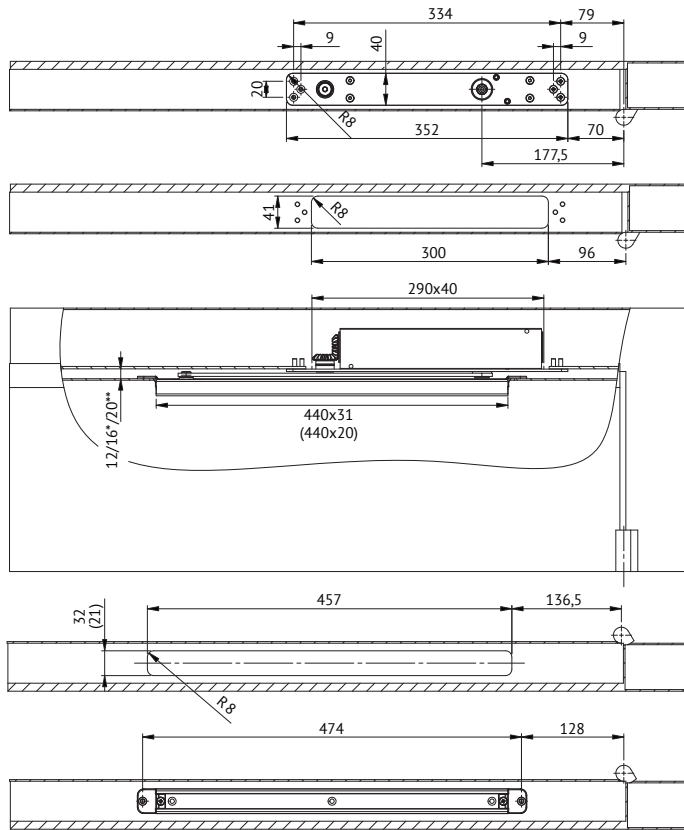

Metal Doors: frame installation