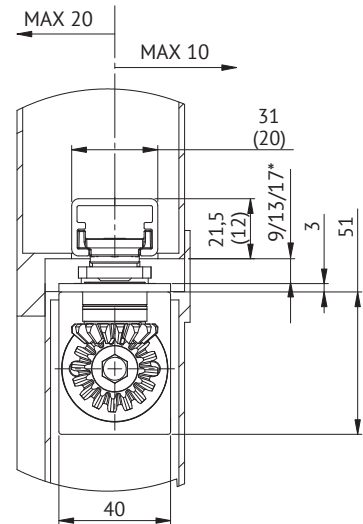

## Drilling instructions

9313774

### Timber Doors: door installation

= with standard concealed door closer  
 \* = version with 4 mm spindle extension  
 \*\* = version with 8 mm spindle extension