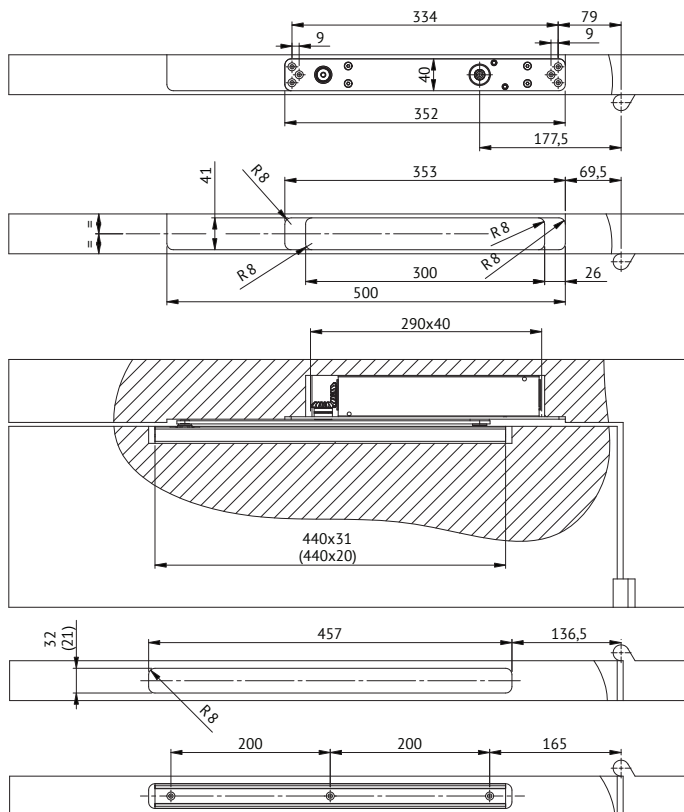

Timber Doors: frame installation

- = with standard concealed door closer
- = version with 4 mm spindle extension
- ** = version with 8 mm spindle extension

ASSA ABLOY

Abloy Oy
P.O. Box 108
80101 Joensuu
FINLAND
Tel.: +358-20 599 2501
Fax: +358-20 599 2209

www.assaabloy.com
www.abloy.com/dop

3.8.2018