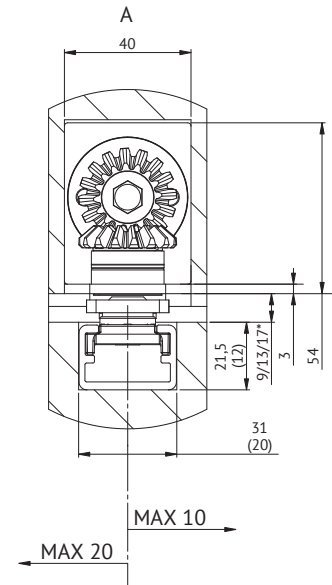

Timber Doors: frame installation

- = with standard concealed door closer
- = version with 4 mm spindle extension
- ** = version with 8 mm spindle extension

ASSA ABLOY

Abloy Oy
P.O. Box 108
80101 Joensuu
FINLAND
Tel.: +358-20 599 2501
Fax: +358-20 599 2209

www.assaabloy.com
www.abloy.com/dop

3.8.2018