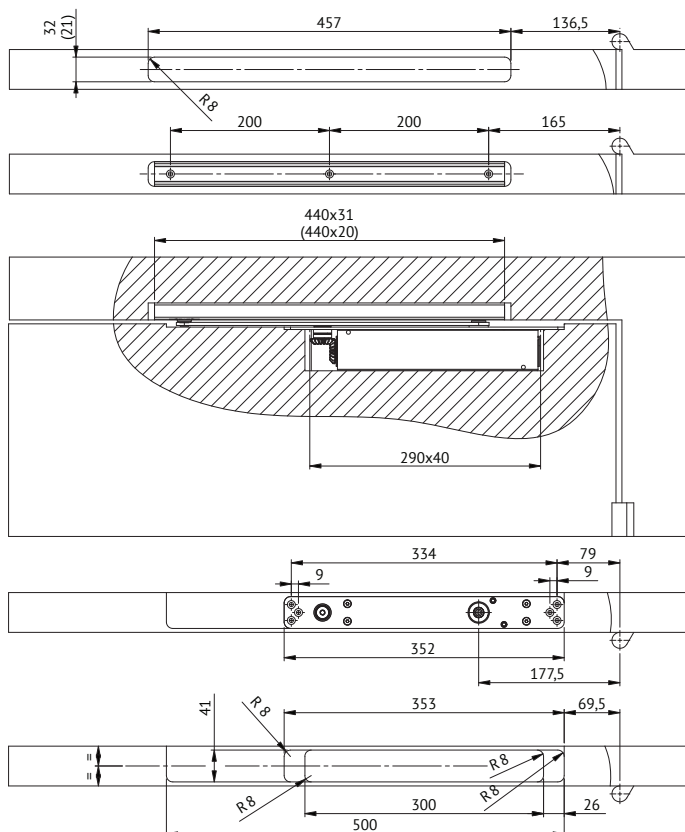

## Drilling instructions

9313774

### Metal Doors: door installation

### Timber Doors: door installation

= with standard concealed door closer  
 \* = version with 4 mm spindle extension  
 \*\* = version with 8 mm spindle extension