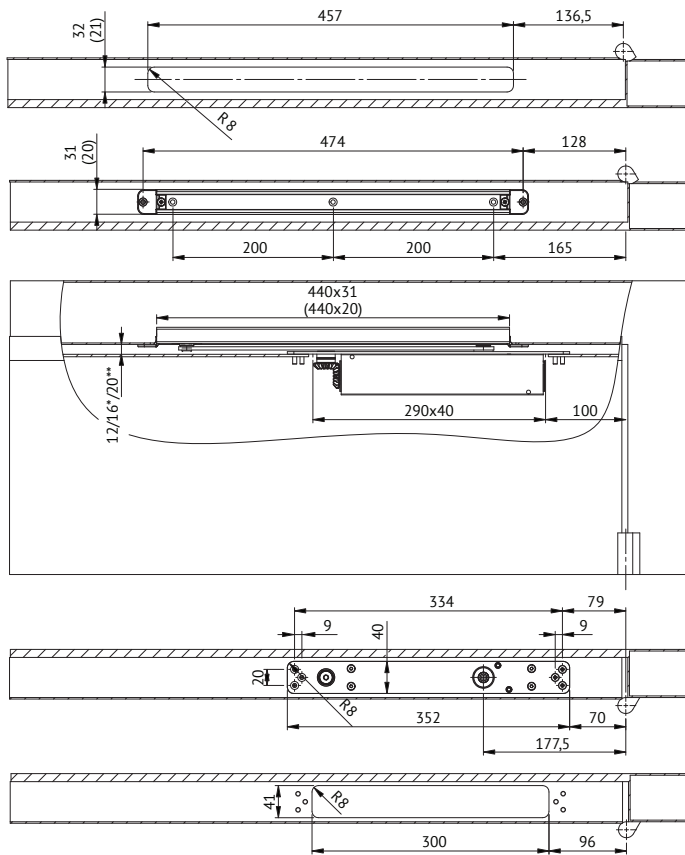

## Drilling instructions

9313774

### Metal Doors: door installation

### Timber Doors: door installation

= with standard concealed door closer  
 \* = version with 4 mm spindle extension  
 \*\* = version with 8 mm spindle extension