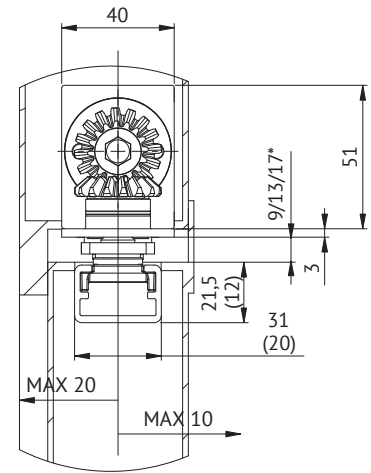

Metal Doors: frame installation