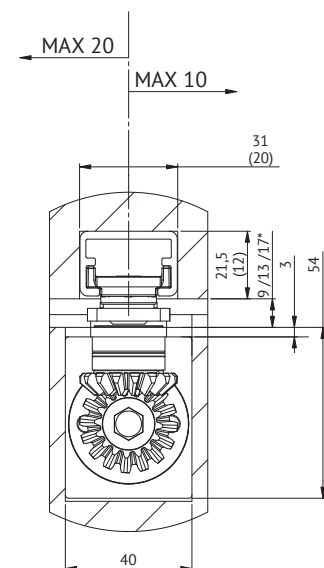

## Drilling instructions

9313774

### Timber Doors: door installation

= with standard concealed door closer  
 \* = version with 4 mm spindle extension  
 \*\* = version with 8 mm spindle extension