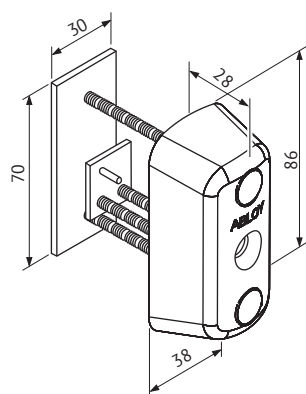

Out side

Technical data

Available key systems	ABLOY PROTEC², ABLOY NOVEL, ABLOY EASY, ABLOY CLASSIC
Available plating options	Bright chrome (Cr), Satin chrome (HCr), Bright brass (MSKiLa), Satin brass (MSHaLa), Brushed nickel (NiHa), Antimicrobial painted ACTIVE Val (white)/ Mus (black)/Har (gray)/Gra (graphite)
Cylinder shield dimensions	86 x 38mm, height 28mm
Plate dimensions	70mm x 30mm
Suitable for fire doors	Yes
SFS 7020, SFS 5970, SFS-EN 1303	FA1 (PROTEC², EASY)
Weight	0.4kg
Possible door thicknesses:	42...111mm