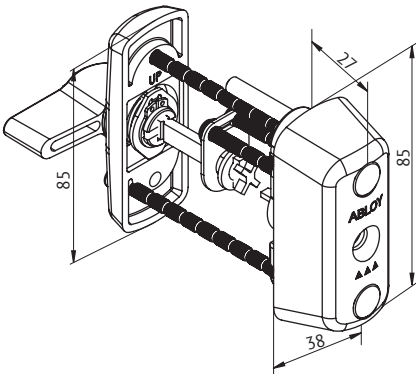

ABLOY® CYLO66

Finnish type cylinder for narrow stile mortice locks

Product description

Cylinder with thumbturn to be used with mortice lock cases for narrow stile doors, both mechanical and electric lock cases.

Lock is operated by key from outside and by thumbturn inside the door.

Overview of Advantages

- Can be use with wide range of Finnish type mortice lock cases for narrow stile doors
- Strong burglary protection
- Suitable for both outer and inner door use
- Adjustable during installation to match different door thicknesses
- Several plating options, also antimicrobial paints

Technical data

Available key systems	ABLOY PROTEC CLIQ, ABLOY PROTEC ² CLIQ
Available plating options	Bright chrome (Cr), Satin chrome (HCr), Bright brass (MSKiLa), Satin brass (MSHaLa), Brushed nickel (NiHa), Antimicrobial painted ACTIVE Val (white)/ Mus (black)/Har (gray)/Gra (graphite)
Cylinder shield dimensions	85 x 38mm, height 27mm
Thumbturn plate dimensions	85 x 32mm
Suitable for fire doors	Yes
	Key related security 6, attack resistance D
Weight	0,74 kg
Possible door thicknesses:	42...111mm