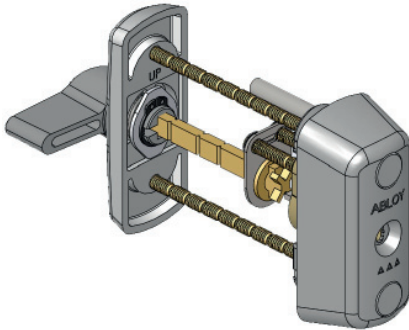

ABLOY® CYLO66

Finnish type cylinder for narrow stile mortice locks

Product description

Cylinder with thumbturn to be used with mortice lock cases for narrow stile doors, both mechanical and electric lock cases.

Lock is operated by key from outside and by thumbturn inside the door.

Overview of Advantages

- Can be use with wide range of Finnish type mortice lock cases for narrow stile doors
- Strong burglary protection
- Suitable for both outer and inner door use
- Adjustable during installation to match different door thicknesses
- Several plating options, also antimicrobial paints

Technical data

Available key systems	ABLOY PROTEC CLIQ, ABLOY PROTEC ² CLIQ
Available plating options	Bright chrome (Cr), Satin chrome (HCr), Bright brass (MSKiLa), Satin brass (MSHaLa), Brushed nickel (NiHa), Antimicrobial painted ACTIVE Val (white)/ Mus (black)/Har (gray)/Gra (graphite)
Cylinder shield dimensions	85 x 38mm, height 27mm
Thumbturn plate dimensions	85 x 32mm
Suitable for fire doors	Yes
	Key related security 6, attack resistance D
Weight	0,74 kg
Possible door thicknesses:	42...111mm