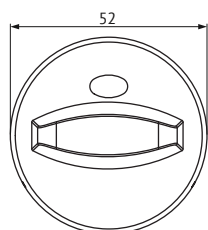

ABLOY® LH002WC

Turning knob for indoors

Product description

Thumbturn for Scandinavian and Europrofile range for 40mm interior doors. Available also for thicker doors with L-version.

Technical data

Material	Brass
Available plating options	Chrome (Cr) Satin chrome (HCr) Polished brass (KiLa) Brushed brass (HaLa) Antimicrobial-coating ACTIVE Val/Mus/Har/Gra
Weight	0,16kg