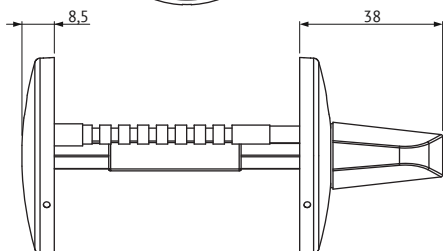

ABLOY® LH002WC

Turning knob for indoors

Product description

Thumbturn for Scandinavian and Europrofile range for 40mm interior doors. Available also for thicker doors with L-version.

Technical data

Material	Brass
Available plating options	Chrome (Cr) Satin chrome (HCr) Polished brass (KiLa) Brushed brass (HaLa) Antimicrobial-coating ACTIVE Val/Mus/Har/Gra
Weight	0,16kg