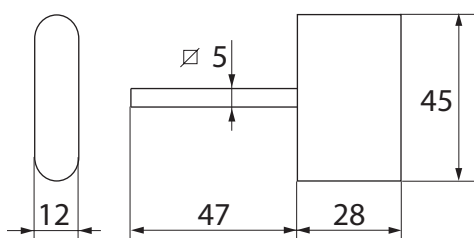

ABLOY® LH0310 WC Safety Key

Product description

Safety key to open LH001, LH007 turning knobs from outside. Aluminum-based product and only red color available. Suitable only Scandinavian lock cases.

Technical data