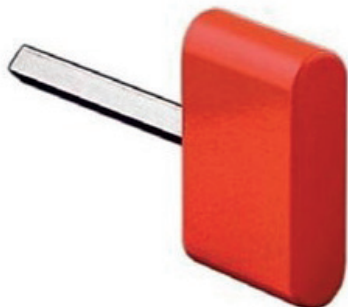

ABLOY® LH0310 WC Safety Key

Product description

Safety key to open LH001, LH007 turning knobs from outside. Aluminum-based product and only red color available. Suitable only Scandinavian lock cases.

Technical data