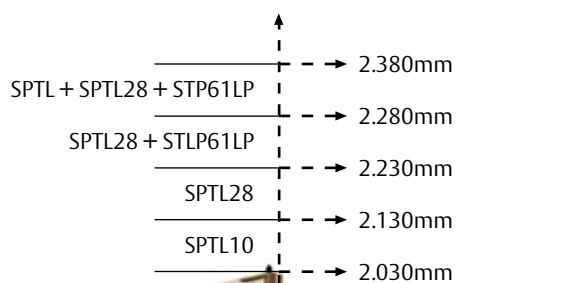

ASSA ABLOY

Rim deadbolt

Ideal as complementary lock in combination with the main lock. It is installed with adjustable round cylinder T60 series.

- » Reversible, for both hands.
- » Regulable backset 50 and 60 mm.
- » Brass finished or satin nickel finished.

Model	Product code	Hand
Polished brass	8CERROYLP	Reversible
Satin nickel	8CERROYNS	Reversible

Face plate

Face plate extensions SPTL10 and SPTL28 allow extending the face plate length up to any door size with mortise multipoint locks without top jamb locking bolt. Using the STLP61LP top jamb locking bolt rod extension allows reaching 2.460mm. in the T2B5, TLB5, TLPS5 and TLPN5 models.

Description	Product code	Finish
100 mm. face plate extensions	SPTL10AE	AE
100 mm. face plate extensions	SPTL10HN	HN
100 mm. face plate extensions	SPTL10LP	LP
100 mm. face plate extensions	SPTL10AI	AI
280 mm. face plate extensions	SPTL28AE	AE
280 mm. face plate extensions	SPTL28HN	HN
280 mm. face plate extensions	SPTL28LP	LP
280 mm. face plate extensions	SPTL28AI	AI
80 mm. z-profile face plate extensions with 40 mm.	ALCA21140	AE / AC
80 mm. z-profile face plate extensions with 45 mm.	ALCA21145	AE / AC
T2B5, TLB5, TLPS5, TLPN5 face plate extensions	STLP61LP	LP
Hinge reinforcement (kit includes 3 units)	RB03	HZ