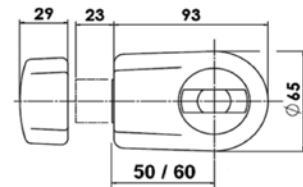

ASSA ABLOY

Rim deadbolt

Ideal as complementary lock in combination with the main lock. It is installed with adjustable round cylinder T60 series.

- » Reversible, for both hands.
- » Regulable backset 50 and 60 mm.
- » Brass finished or satin nickel finished.

Model	Product code	Hand
Polished brass	8CERROYLP	Reversible
Satin nickel	8CERROYNS	Reversible

Face plate

Face plate extensions SPTL10 and SPTL28 allow extending the face plate length up to any door size with mortise multipoint locks without top jamb locking bolt. Using the STLP61LP top jamb locking bolt rod extension allows reaching 2.460mm. in the T2B5, TLB5, TLPS5 and TLPN5 models.

Description	Product code	Finish
100 mm. face plate extensions	SPTL10AE	AE
100 mm. face plate extensions	SPTL10HN	HN
100 mm. face plate extensions	SPTL10LP	LP
100 mm. face plate extensions	SPTL10AI	AI
280 mm. face plate extensions	SPTL28AE	AE
280 mm. face plate extensions	SPTL28HN	HN
280 mm. face plate extensions	SPTL28LP	LP
280 mm. face plate extensions	SPTL28AI	AI
80 mm. z-profile face plate extensions with 40 mm.	ALCA21140	AE / AC
80 mm. z-profile face plate extensions with 45 mm.	ALCA21145	AE / AC
T2B5, TLB5, TLPS5, TLPN5 face plate extensions	STLP61LP	LP
Hinge reinforcement (kit includes 3 units)	RB03	HZ