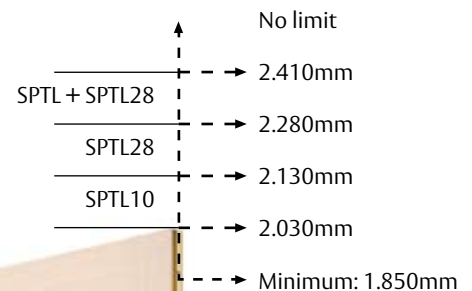

ASSA ABLOY

Rim deadbolt

Ideal as complementary lock in combination with the main lock. It is installed with adjustable round cylinder T60 series.

- » Reversible, for both hands.
- » Regulable backset 50 and 60 mm.
- » Brass finished or satin nickel finished.

Model	Product code	Hand
Polished brass	8CERROYLP	Reversible
Satin nickel	8CERROYNS	Reversible

Face plate

Face plate extensions SPTL10 and SPTL28 allow extending the face plate length up to any door size with mortise multipoint locks without top jamb locking bolt. Using the STLP61LP top jamb locking bolt rod extension allows reaching 2.460mm. in the T2B5, TLB5, TLPS5 and TLPN5 models.

Description	Product code	Finish
100 mm. face plate extensions	SPTL10AE	AE
100 mm. face plate extensions	SPTL10HN	HN
100 mm. face plate extensions	SPTL10LP	LP
100 mm. face plate extensions	SPTL10AI	AI
280 mm. face plate extensions	SPTL28AE	AE
280 mm. face plate extensions	SPTL28HN	HN
280 mm. face plate extensions	SPTL28LP	LP
280 mm. face plate extensions	SPTL28AI	AI
80 mm. z-profile face plate extensions with 40 mm.	ALCA21140	AE / AC
80 mm. z-profile face plate extensions with 45 mm.	ALCA21145	AE / AC
T2B5, TLB5, TLPS5, TLPN5 face plate extensions	STLP61LP	LP
Hinge reinforcement (kit includes 3 units)	RB03	HZ