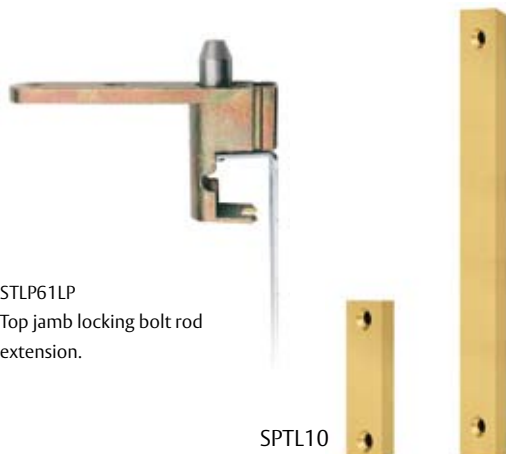

ASSA ABLOY

Rim deadbolt

Ideal as complementary lock in combination with the main lock. It is installed with adjustable round cylinder T60 series.

- » Reversible, for both hands.
- » Regulable backset 50 and 60 mm.
- » Brass finished or satin nickel finished.

Model	Product code	Hand
Polished brass	8CERROYLP	Reversible
Satin nickel	8CERROYNS	Reversible

Face plate

Face plate extensions SPTL10 and SPTL28 allow extending the face plate length up to any door size with mortise multipoint locks without top jamb locking bolt. Using the STLP61LP top jamb locking bolt rod extension allows reaching 2.460mm. in the T2B5, TLB5, TLPS5 and TLPN5 models.

Description	Product code	Finish
100 mm. face plate extensions	SPTL10AE	AE
100 mm. face plate extensions	SPTL10HN	HN
100 mm. face plate extensions	SPTL10LP	LP
100 mm. face plate extensions	SPTL10AI	AI
280 mm. face plate extensions	SPTL28AE	AE
280 mm. face plate extensions	SPTL28HN	HN
280 mm. face plate extensions	SPTL28LP	LP
280 mm. face plate extensions	SPTL28AI	AI
80 mm. z-profile face plate extensions with 40 mm.	ALCA21140	AE / AC
80 mm. z-profile face plate extensions with 45 mm.	ALCA21145	AE / AC
T2B5, TLB5, TLPS5, TLPN5 face plate extensions	STLP61LP	LP
Hinge reinforcement (kit includes 3 units)	RB03	HZ

STLP61LP
Top jamb locking bolt rod extension.

SPTL10

SPTL28

Pour plus d'informations, visitez www.tesa.es ou envoyer un e-mail à marketing@tesa.es