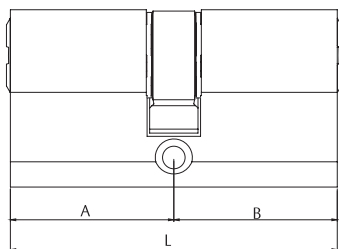

Europeo doble

Tipo / Type

Nº llaves / Key Qty.

Código / Code

Mega6	3	86MST30305N
iX	5	IXEU53030NEX
T80	5	T8553030N
TX80	5	TX853030N

Europeo medio

Tipo / Type

Nº llaves / Key Qty.

Código / Code

Mega6	3	86MST30105N
iX	5	IXEU53010NEX
T80	5	T8553010N
TX80	5	TX853010N