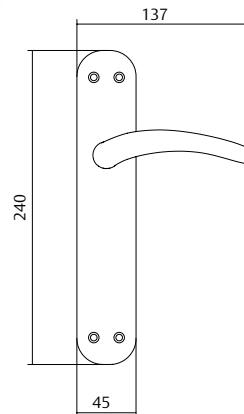

### Madrid

- » A set of long-plated handles.
- » Finishes: LP
- » Functions: keyhole at 85, 70 and 47 mm.
- » Privacy: deadbolt at 70 and 47 mm.

Description	Product code	Finish
Long plate	MMA5L800	LP
Key hole 47 mm	MMA0L847	LP
Key hole 70 mm	MMA0L870	LP
Key hole 85 mm	MMA0L885	LP
Deadbolt	MMAEL847	LP

#### Features:

- » A set of long-plated and rosette handles .
- » Finishes: LP and NS.
- » Functions: keyhole at 85, 70 and 47 mm.
- » Privacy: deadbolt at 70 and 47 mm.

Description	Product code	Finishes
Long plate	MES5L800	LP - NS
Key hole 47 mm	MES0L847	LP - NS
Key hole 70 mm	MES0L870	LP - NS
Key hole 85 mm	MES0L885	LP - NS
Deadbolt	MESEL847	LP - NS
Rosette	MES5R800	LP - NS