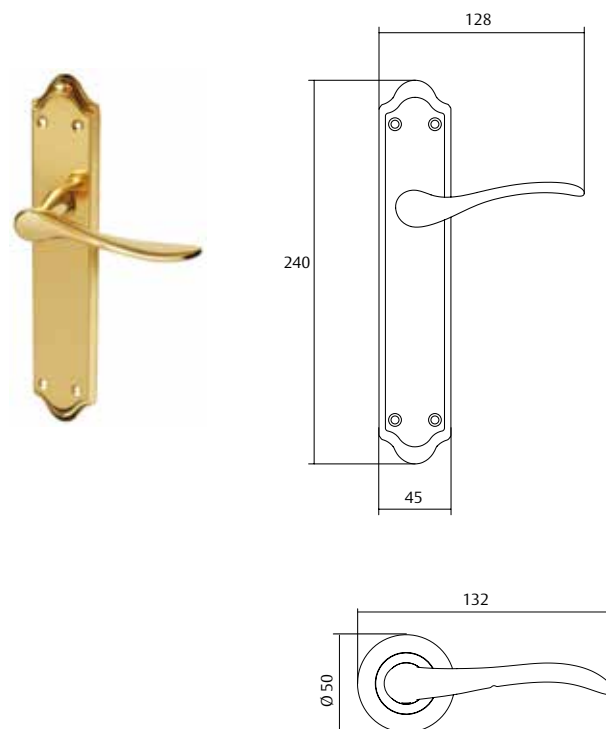

#### Features:

- » A set of long-plated and rosette handles .
- » Finishes: LP and NS.
- » Functions: keyhole at 85, 70 and 47 mm.
- » Privacy: deadbolt at 70 and 47 mm.

Description	Product code	Finishes
Long plate	MES5L800	LP - NS
Key hole 47 mm	MES0L847	LP - NS
Key hole 70 mm	MES0L870	LP - NS
Key hole 85 mm	MES0L885	LP - NS
Deadbolt	MESEL847	LP - NS
Rosette	MES5R800	LP - NS

#### Features

- » A set of long-plated (LP) and rosette handles.
- » Finishes: LP and NS (only rosette).

Description	Product code	Finishes
Long plate	MOS5L800	LP
Key hole 47 mm	MOS0L847	LP
Key hole 70 mm	MOS0L870	LP
Key hole 85 mm	MOS0L885	LP
Deadbolt	MOSEL847	LP
Rosette	MOS5R800	LP - NS

#### Features

- » A set of long-plated and rosette handles.
- » Finishes: LP
- » Functions: keyhole at 85, 70 and 47 mm.
- » Privacy: deadbolt at 70 and 47 mm.
- » Rosette 50mm diameter

Description	Product code	Finishes
Long plate	MY5L800	LP
Key hole 47 mm	MY0L847	LP
Key hole 70 mm	MY0L870	LP
Key hole 85 mm	MY0L885	LP
Deadbolt	MYEL847	LP
Rosette	MY5R800	LP