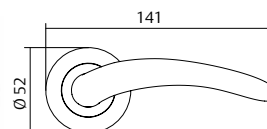

Estocolmo

Features:

- » A set of long-plated and rosette handles .
- » Finishes: LP and NS.
- » Functions: keyhole at 85, 70 and 47 mm.
- » Privacy: deadbolt at 70 and 47 mm.

Description	Product code	Finishes
Long plate	MES5L800	LP - NS
Key hole 47 mm	MES0L847	LP - NS
Key hole 70 mm	MES0L870	LP - NS
Key hole 85 mm	MES0L885	LP - NS
Deadbolt	MESEL847	LP - NS
Rosette	MES5R800	LP - NS