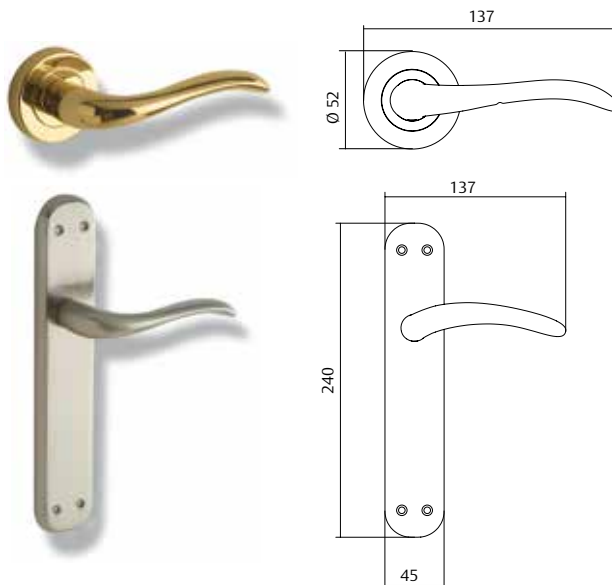

Residential handle

Solid

Oslo

Features

- » A set of long-plated (LP) and rosette handles.
- » Finishes: LP and NS (only rosette).

Description	Product code	Finishes
Long plate	MOS5L800	LP
Key hole 47 mm	MOS0L847	LP
Key hole 70 mm	MOS0L870	LP
Key hole 85 mm	MOS0L885	LP
Deadbolt	MOSEL847	LP
Rosette	MOS5R800	LP - NS