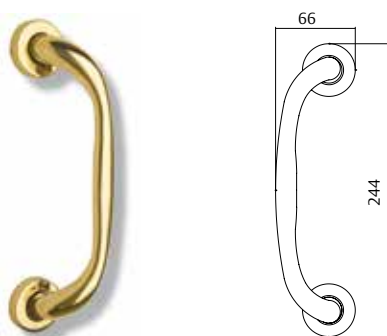

Rosette Pull Handle set

Product code	Finishes
TISOR00	LP

Rosette

Description	Product code	Finishes
Key hole rosette (2 units)	ROSOBOM	LP - NS
Deadbolt rosette (emergency) (2 units)	ROSOEME	LP - NS

Pull knob

Description	Product code	Finishes
Pomo	PSO500	LP

Thumb turn with unblocking

Description	Product code	Finishes
Thumb turn with unblocking	MULSOL	LP
Thumb turn with unblocking	MULSOL	NS