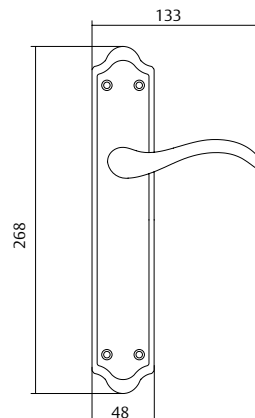

### Features

- » A set of long-plated handles.
- » Finishes: LP and LPLM.
- » Functions: keyhole at 85, 70 and 47 mm.
- » Privacy: deadbolt at 70 and 47 mm.

Description	Product code	Finishes
Long plate	MPR5L800	LPLM - LP
Key hole 47 mm	MPROL847	LPLM - LP
Key hole 70 mm	MPROL870	LP LM - LP
Key hole 85 mm	MPROL885	LPLM - LP
Deadbolt	MPREL847	LPLM - LP

### Features

- » A set of rosette handles.
- » Finish: NS

Description	Product code	Finishes
Rosette	MBU5R800	NS

Pour plus d'informations, visitez [www.tesa.es](http://www.tesa.es) ou envoyer un e-mail à [marketing@tesa.es](mailto:marketing@tesa.es)

### Madrid

- » A set of long-plated handles.
- » Finishes: LP
- » Functions: keyhole at 85, 70 and 47 mm.
- » Privacy: deadbolt at 70 and 47 mm.

Description	Product code	Finish
Long plate	MMA5L800	LP
Key hole 47 mm	MMA0L847	LP
Key hole 70 mm	MMA0L870	LP
Key hole 85 mm	MMA0L885	LP
Deadbolt	MMAEL847	LP