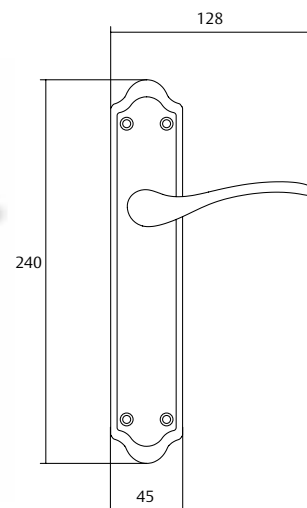

### Features

- » A set of long-plated handles.
- » Finishes: LP and LPLM.
- » Functions: keyhole at 85, 70 and 47 mm.
- » Privacy: deadbolt at 70 and 47 mm.

Description	Product code	Finishes
Long plate	MPR5L800	LPLM - LP
Key hole 47 mm	MPROL847	LPLM - LP
Key hole 70 mm	MPROL870	LP LM - LP
Key hole 85 mm	MPROL885	LPLM - LP
Deadbolt	MPREL847	LPLM - LP

### Madrid

- » A set of long-plated handles.
- » Finishes: LP
- » Functions: keyhole at 85, 70 and 47 mm.
- » Privacy: deadbolt at 70 and 47 mm.

Description	Product code	Finish
Long plate	MMA5L800	LP
Key hole 47 mm	MMA0L847	LP
Key hole 70 mm	MMA0L870	LP
Key hole 85 mm	MMA0L885	LP
Deadbolt	MMAEL847	LP