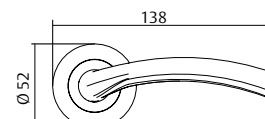

Bucarest

Features

- » A set of rosette handles.
- » Finish: NS

Description	Product code	Finishes
Rosette	MBU5R800	NS

Pour plus d'informations, visitez www.tesa.es ou envoyer un e-mail à marketing@tesa.es