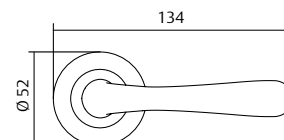

Dublin

Features

- » A set of rosette handles.
- » Finish: LP y NS

Description	Product code	Finishes
Rosette	MDU5R800	LP - NS