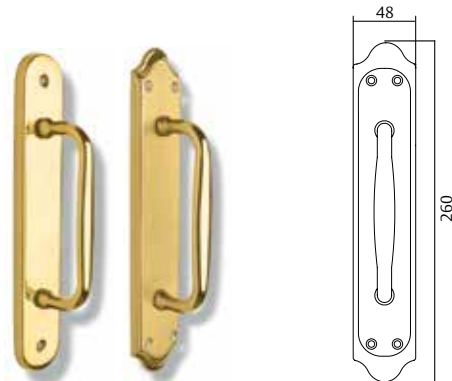

Accessories

Solid

Long-Plated Pull Handle set

Model	Product code	Finishes
Praga	TICL00 (Praga)	LPLM - LP
Dublin / Bucarest	TIMO00 (Dublin, Bucarest)	LP
Amsterdam	TIIN00 (Amsterdam)	LPLM - LP
Estocolmo / Oslo	TIME00 (Estocolmo, Oslo)	NS - LP
Madrid	TIAL00 (Madrid)	LPLM - LP

Wardrobe Plate

Description	Product code	Finishes
Praga, Amsterdam, Madrid (passage)	PLA5CL00	LPLM - LP
Dublin, Bucarest, Estocolmo, Oslo (passage)	PLA5MO00	LP

Car Boot Plate

Description	Product code	Finishes
Praga, Amsterdam, Madrid (passage)	PLM5CL00	LPLM - LP
Dublin, Bucarest, Estocolmo, Oslo (passage)	PLM5MO00	NS