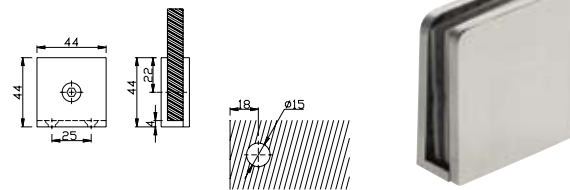

## Fittings

### FIJAVPCPIS

- » Glass to wall fixing brackets.
- » Stainless steel finish, AISI 304.

### FIJAVV180IS

- » Glass to glass fixing brackets.
- » 180° angle.
- » Stainless steel finish, AISI 304.