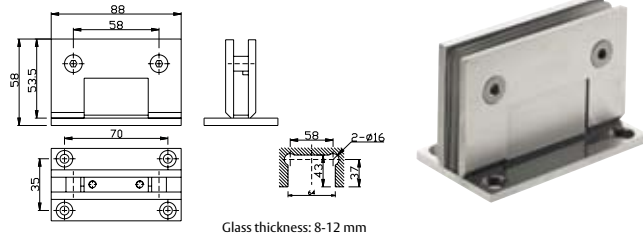

## Fittings

### FIJAVPCPIS

- » Glass to wall fixing brackets.
- » Stainless steel finish, AISI 304.

### FIJAVV180IS

- » Glass to glass fixing brackets.
- » 180° angle.
- » Stainless steel finish, AISI 304.

### RV3T

- » Glass to glass fixing brackets.
- » Stainless steel finish, AISI 304.

Model	Mounting	Angle	Glass thickness	Finish
FIJAVPCPIS	Wall - glass	-	8 - 10 mm	Stainless steel
FIJAVPSPIS	Wall - glass	-	8 - 10 mm	Stainless steel
FIJAVV180IS	Glass - glass	180°	8 - 10 mm	Stainless steel
FIJAVV90IS	Glass - glass	90°	8 - 10 mm	Stainless steel
RV3T	Glass - glass	-	8 - 10 mm	Stainless steel