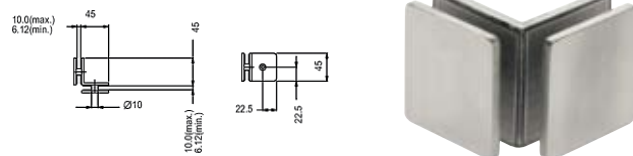

### FIJAVPCPIS

- » Glass to wall fixing brackets.
- » Stainless steel finish, AISI 304.

### FIJAVPSPIS

- » Glass to wall fixing brackets.
- » Stainless steel finish, AISI 304.

### FIJAVV180IS

- » Glass to glass fixing brackets.
- » 180° angle.
- » Stainless steel finish, AISI 304.

### FIJAVV90IS

- » Glass to glass fixing brackets.
- » 90° angle.
- » Stainless steel finish, AISI 304.