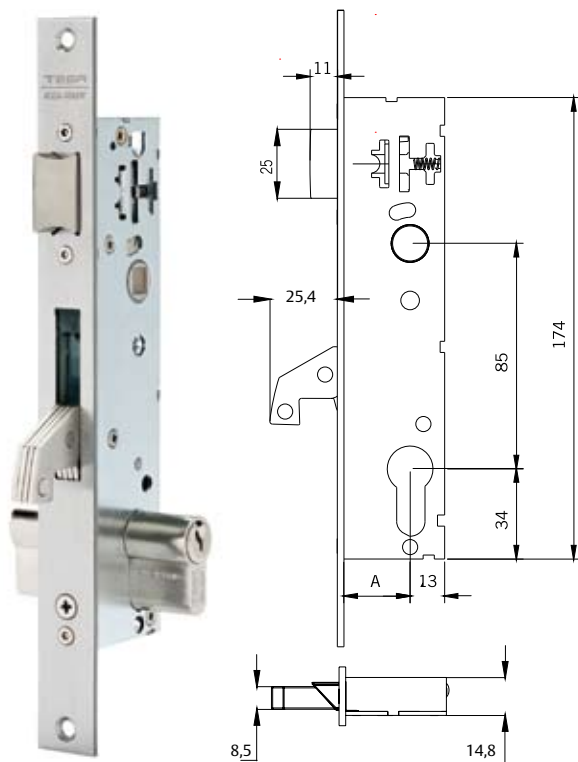

## Swinging hook - narrow case

#### Features:

- » Reinforced hook.
- » New reversible latch.
- » The cases, with 15mm of wide, reduce the aluminium mechanization. Prepared for thermal brake narrow stiles.
- » Face plate and strike plates made in stainless steel.
- » E210 security escutcheon.
- » 30 x 40 cylinder.

Options				
Backsets	20	25	30	35
Cylinder cam	15 mm			
Latch	Narrow	Adjustable		
Accessories				
Escutcheons	E190	E205	E210	E240
Strikes	C22	T21	Electric	Adjustable

E210 escutcheon details

2240BE	Cylinder	Backset	Product code	CYL	STR.	ESC
	TE-5	20	2240BE203AI	•	A	•
		25	2240BE253AI	•	A	•
		30	2240BE303AI	•	A	•
		35	2240BE353AI	•	A	•
Cylinder not included		20	4240BE203AI		A	•
		25	4240BE253AI		A	•
		30	4240BE303AI		A	•
		35	4240BE353AI		A	•

2241BE	Cylinder	Backset	Product code	CYL	STR.	ESC
	TE-5	20	2241BE203AI	•	A	•
		25	2241BE253AI	•	A	•
		30	2241BE303AI	•	A	•
		35	2241BE353AI	•	A	•
Cylinder not included		20	4241BE203AI		A	•
		25	4241BE253AI		A	•
		30	4241BE303AI		A	•
		35	4241BE353AI		A	•