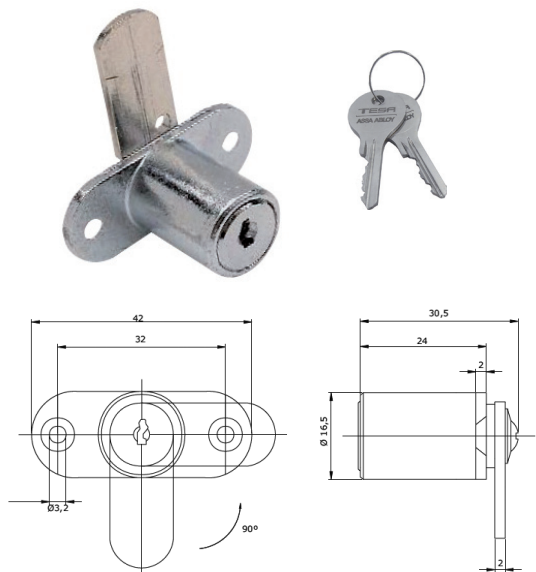

Characteristics:

- Zamak locks.
- 5 wafers.
- For thicknesses of up to 20 mm.
- Masterkeyable for up to 204 units per master.
- Up to 3.125 different codes.
- Different bolt lengths.
- Chrome finish.
- 2 steel sawn keys included.

• Lote Mínimo: 25 Uds.

• M.O.Q.: 25 pcs.

610 Aletas / 610 Flaps	Acabado / Finish	Giro / Turn	Código / Code
	Cromo / Chrome	180°	86100A000613