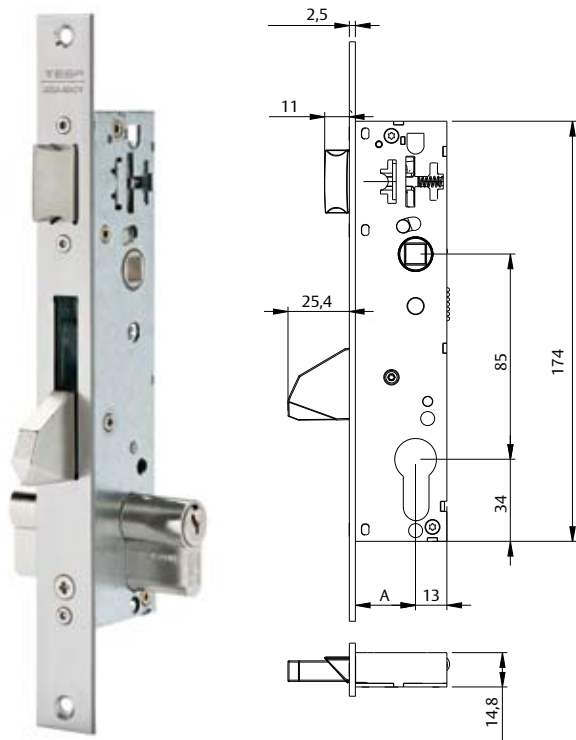

Single point lock

Swinging deadbolt - narrow case

2210BE Series

Features:

- » Swinging deadbolt
- » New reversible latch.
- » The cases, with 15mm of wide, reduce the aluminium mechanization.
- » Face plate and strike plates made in stainless steel.
- » Two E-190 cylinder oval roses included.
- » 30 x 40 cylinder.

Options				
Backsets	20	25	30	35
Cylinder cam	15 mm			
Latch	Narrow	Adjustable		
Accessories				
Escutcheon	E190	E205	E210	E240
Strikes	C22	T21	Electric	Adjustable

E210 escutcheon details

Remarked: "Express 5" service.

Non remarked: 15 working days maximum.

2210BE	Cylinder	Backsets	Product code	CYL	STR.	ESC
	TE-5	20	2210BE203AI	•	A	•
		25	2210BE253AI	•	A	•
		30	2210BE303AI	•	A	•
	Cylinder not included	35	2210BE353AI	•	A	•
		20	4210BE203AI		A	•
		25	4210BE253AI		A	•
30	4210BE303AI		A	•		
35	4210BE353AI		A	•		
2211BE	Cylinder	Backsets	Product code	CYL	STR.	ESC
	TE-5	20	2211BE203AI	•	A	•
		25	2211BE253AI	•	A	•
		30	2211BE303AI	•	A	•
	Cylinder not included	35	2211BE353AI	•	A	•
		20	4211BE203AI		A	•
		25	4211BE253AI		A	•
30	4211BE303AI		A	•		
35	4211BE353AI		A	•		
2214BE	Cylinder	Backsets	Product code	CYL	STR.	ESC
	Cylinder not included	20	2214BE20AI	•	A	
		25	2214BE25AI	•	A	
		30	2214BE30AI	•	A	
		35	2214BE35AI	•	A	
2215BE	Cylinder	Backsets	Product code	CYL	STR.	ESC
	Cylinder not included	20	2215BE20AI	•	A	
		25	2215BE25AI	•	A	
		30	2215BE30AI	•	A	
		35	2215BE35AI	•	A	
2216BE	Cylinder	Backsets	Product code	CYL	STR.	ESC
	TE-5	20	2216BE203AI	•	B	•
		25	2216BE253AI	•	B	•
		30	2216BE303AI	•	B	•
	Cylinder not included	35	2216BE353AI	•	B	•
		20	4216BE203AI		B	•
		25	4216BE253AI		B	•
30	4216BE303AI		B	•		
35	4216BE353AI		B	•		
2218BE	Cylinder	Backsets	Product code	CYL	STR.	ESC
	Cilindro no incluido	20	2218BE20AI	•	B	
2219BE	Cylinder	Backsets	Product code	CYL	STR.	ESC
	TE-5	20	2219BE203AI		1	•
		25	2219BE253AI		1	•
		30	2219BE303AI		1	•
	Cylinder not included	35	2219BE353AI		1	•
		20	4219BE203AI			•
		25	4219BE253AI			•
30	4219BE303AI			•		
35	4219BE353AI			•		