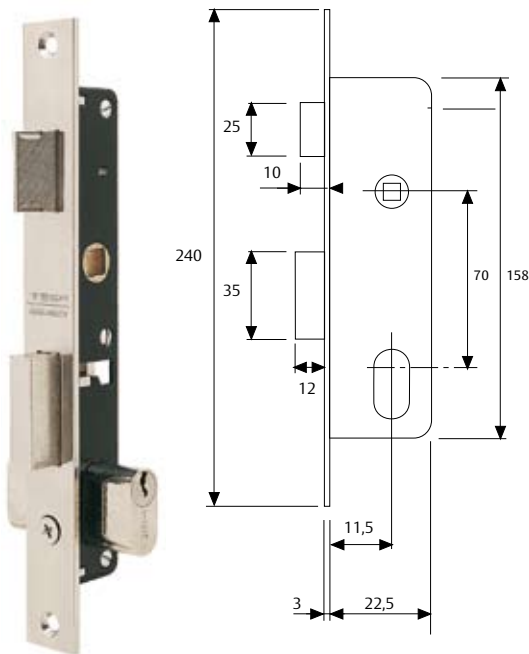

Single point lock

11,5 mm backset lock

2220 Series

- » Nickel plated faceplate, latchbolt, deadbolt and cylinder.
- » Latchbolt is reversible.
- » Oval cylinder cam has 10,7mm. radius to prevent interference with the stile bottom
- » Distance between centres: 70mm.
- » Strike and roses are not supplied.

2220	Cylinder	Backsets	Product code	CYL	STR.	ESC	
	Oval	11,5	222012NM	•			
2226	Cylinder	Backsets	Product code	CYL	STR.	ESC	
	Oval	11,5	222612NM	•			

CIL: cilindro TE5 522060LN